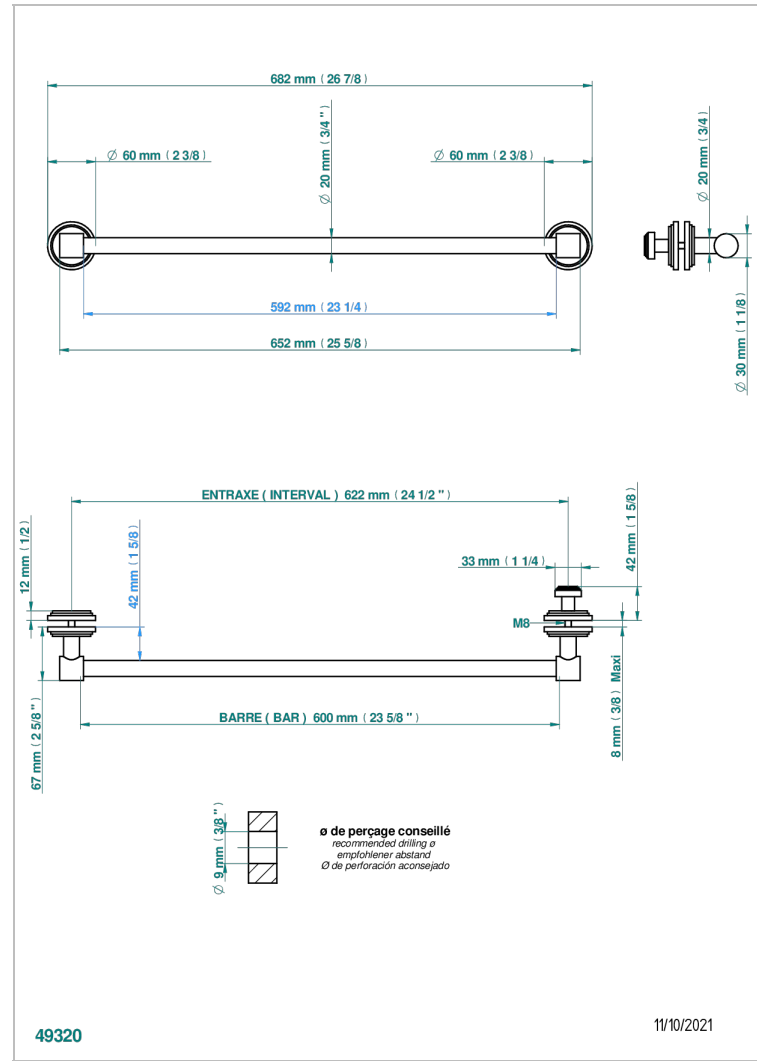

LE 9 HOWLITE

G2H-514V2

Towel rail with one rail for glass door with knob on side and escutcheon the other side

CHARACTERISTIC

- Le 9 Howlite
- Towel rail with one rail for glass door with knob on side and escutcheon the other side