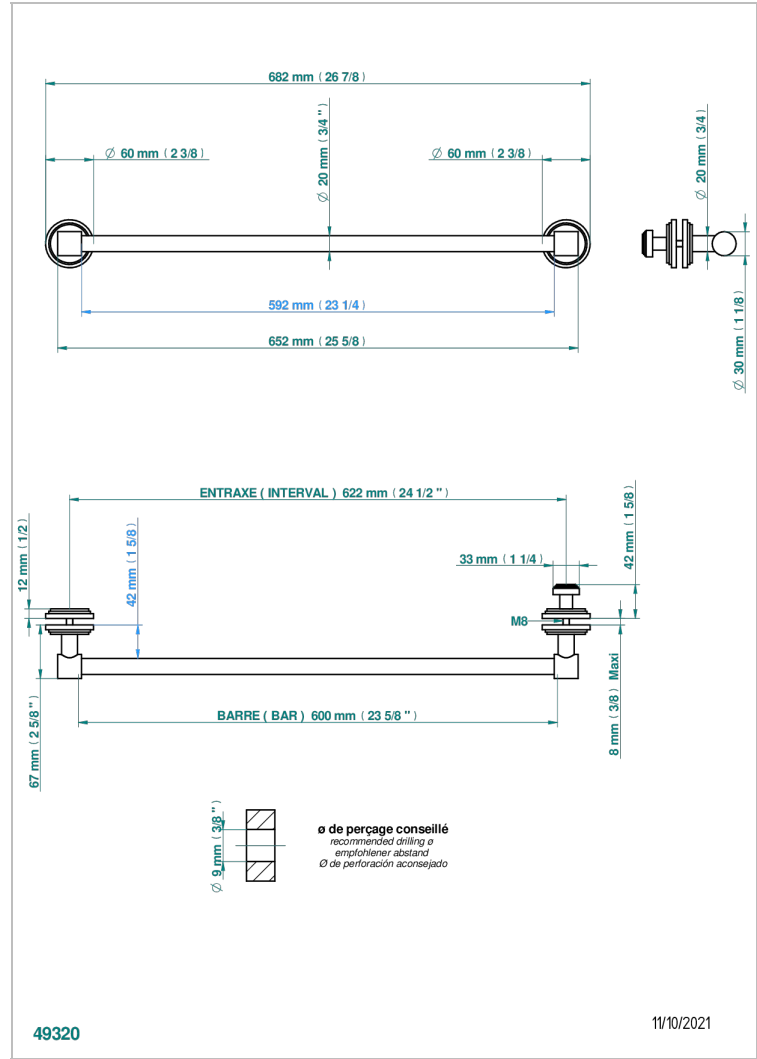

LE 9 HOWLITE

G2H-514V2

THG[®]
PARIS

Towel rail with one rail for glass door with knob on side and escutcheon the other side

EIGENSCHAFTEN

- Le 9 Howlite
- Towel rail with one rail for glass door with knob on side and escutcheon the other side