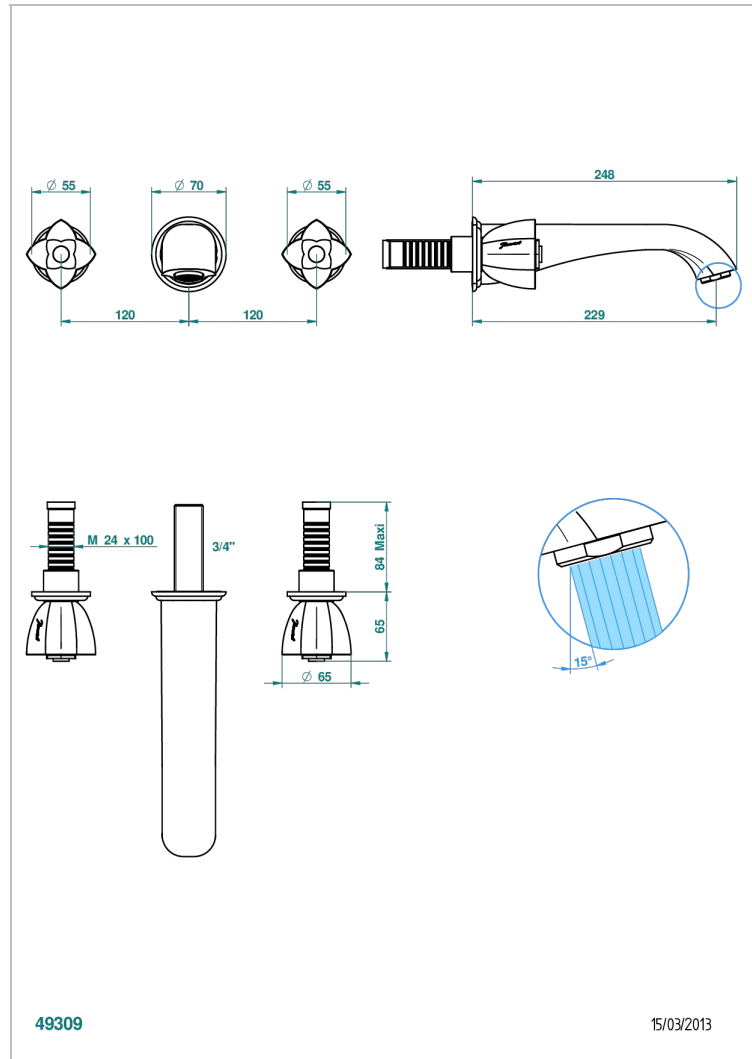

PETALE DE CRISTAL - BLUE CRYSTAL

U6B-41SGB

Trim for wall mounted 3-hole bath set only

49309

15/03/2013

CHARACTERISTIC

- Pétale de Cristal - Blue crystal
- Trim for wall mounted 3-hole bath set only

TECHNICAL SPECS

- Recommandé : 3 bars (max. 5 bars) - Advised : 43,5 psi (max. 72 psi)
- Bec : 35 l/min à 3 bars
- Spout : 9.26 gpm at 43.5 psi

RELATED SKU'S

- Ref. G00-40AM/US Rough parts for wall set (one counter clockwise and one clockwise cartridges)