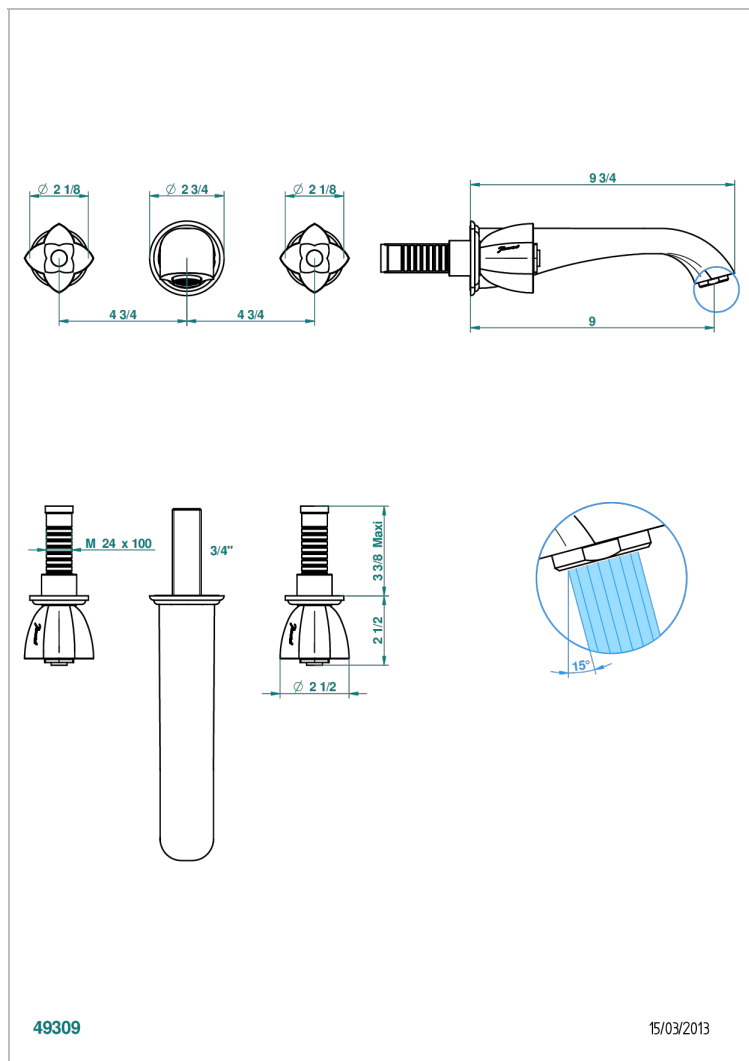

# PETALE DE CRISTAL - BLUE CRYSTAL

U6B-41SGB

Trim for wall mounted 3-hole bath set only

## CHARACTERISTIC

- Pétale de Cristal - Blue crystal
- Trim for wall mounted 3-hole bath set only

## TECHNICAL SPECS

- Recommandé : 3 bars (max. 5 bars) - Advised : 43,5 psi (max. 72 psi)
- Bec : 35 l/min à 3 bars
- Spout : 9.26 gpm at 43.5 psi

## RELATED SKU'S

- Ref. G00-40AM/US Rough parts for wall set (one counter clockwise and one clockwise cartridges)