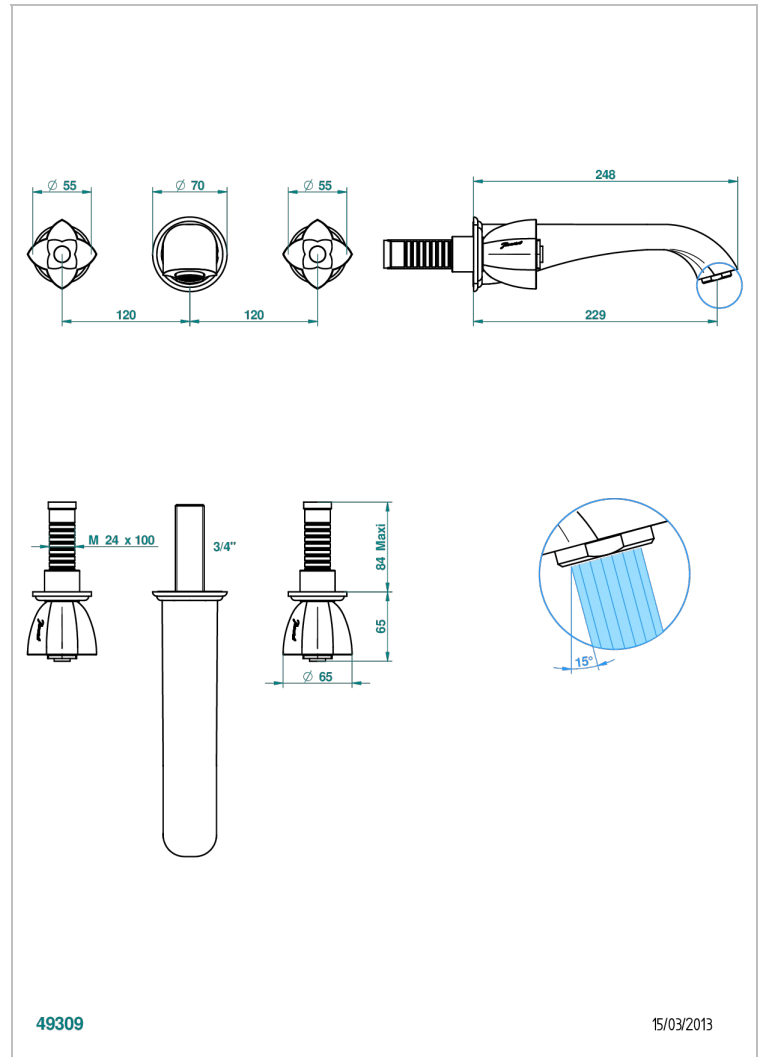

# PETALE DE CRISTAL - AZUL CRISTAL

U6B-41SGB

Trim only for wall mounted 3-hole bath mixer

THG<sup>®</sup>  
PARIS

## CARACTERÍSTICAS

- Pétale de Cristal - azul cristal
- Trim only for wall mounted 3-hole bath mixer

## ESPECIFICACIONES TÉCNICAS

- Recommandé : 3 bars (max. 5 bars) - Advised : 43,5 psi (max. 72 psi)
- Bec : 35 l/min à 3 bars
- Spout : 9.26 gpm at 43.5 psi

## PRODUCTOS RELACIONADOS

- Ref. G00-40AC Rough parts for wall mounted 3 hole mixer, cross handle version
- Ref. G00-40AM Rough parts for wall mounted 3 hole mixer, lever handle version