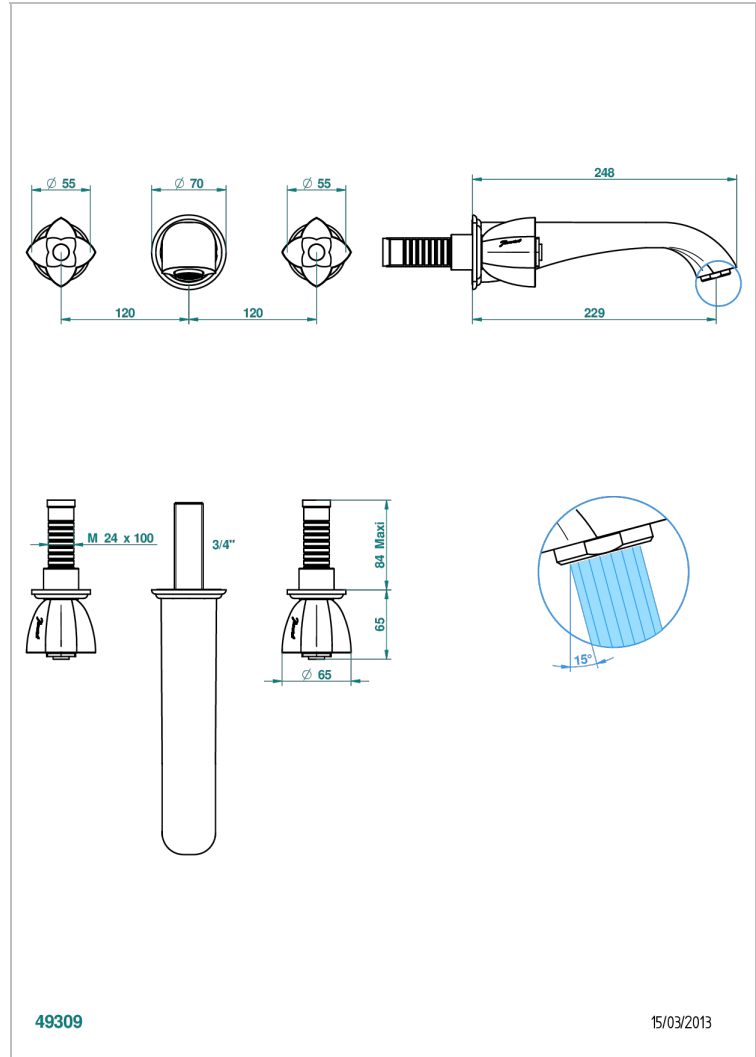

# PETALE DE CRISTAL - BLUE CRYSTAL

U6B-41SGB

Trim only for wall mounted 3-hole bath mixer

## CHARACTERISTIC

- Pétale de Cristal - Blue crystal
- Trim only for wall mounted 3-hole bath mixer

## TECHNICAL SPECS

- Recommandé : 3 bars (max. 5 bars) - Advised : 43,5 psi (max. 72 psi)
- Bec : 35 l/min à 3 bars
- Spout : 9.26 gpm at 43.5 psi

## RELATED SKU'S

- Ref. G00-40AC Rough parts for wall mounted 3 hole mixer, cross handle version
- Ref. G00-40AM Rough parts for wall mounted 3 hole mixer, lever handle version