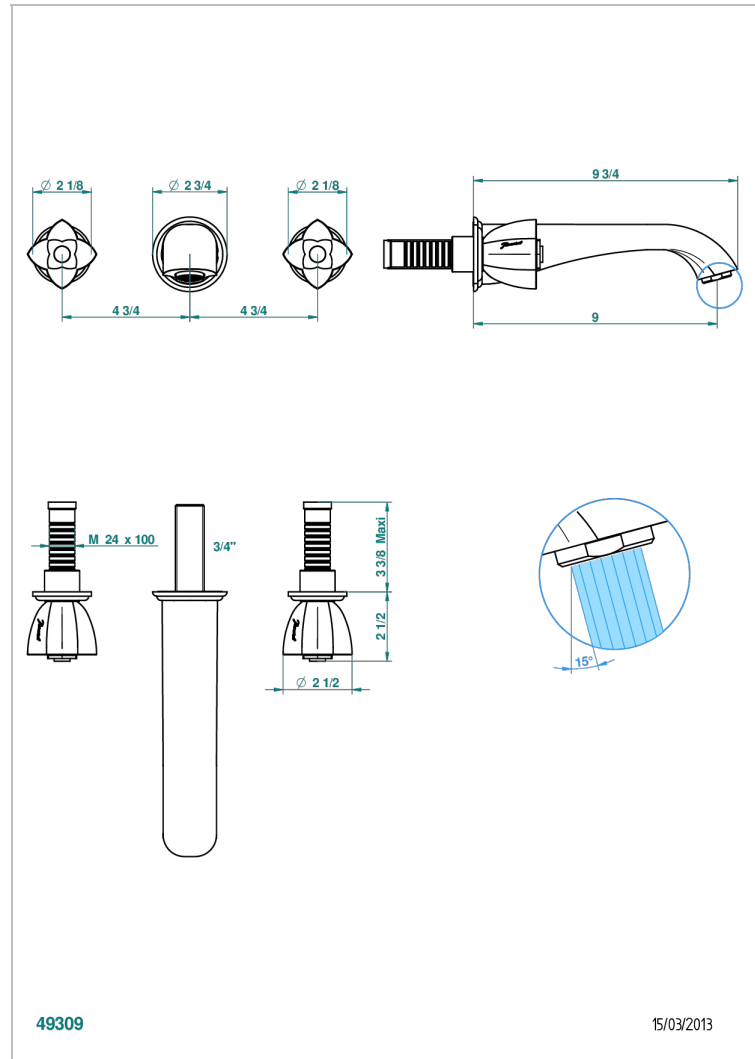

PETALE DE CRISTAL - AZUL CRISTAL

U6B-41SGB

Trim only for wall mounted 3-hole bath mixer

THG[®]
PARIS

49309

15/03/2013

CARACTERÍSTICAS

- Pétale de Cristal - azul cristal
- Trim only for wall mounted 3-hole bath mixer

ESPECIFICACIONES TÉCNICAS

- Recommandé : 3 bars (max. 5 bars) - Advised : 43,5 psi (max. 72 psi)
- Bec : 35 l/min à 3 bars
- Spout : 9.26 gpm at 43.5 psi

PRODUCTOS RELACIONADOS

- Ref. G00-40AC Rough parts for wall mounted 3 hole mixer, cross handle version
- Ref. G00-40AM Rough parts for wall mounted 3 hole mixer, lever handle version