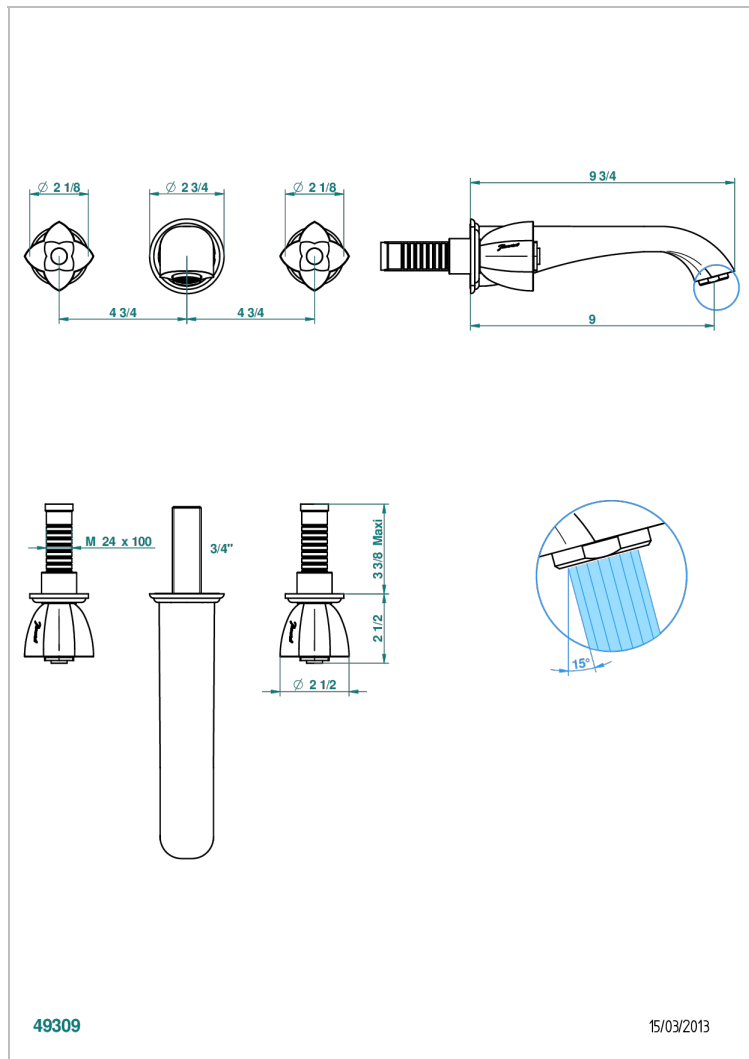

PETALE DE CRISTAL - BLUE CRYSTAL

U6B-41SGB

Trim only for wall mounted 3-hole bath mixer

CHARACTERISTIC

- Pétale de Cristal - Blue crystal
- Trim only for wall mounted 3-hole bath mixer

TECHNICAL SPECS

- Recommandé : 3 bars (max. 5 bars) - Advised : 43,5 psi (max. 72 psi)
- Bec : 35 l/min à 3 bars
- Spout : 9.26 gpm at 43.5 psi

RELATED SKU'S

- Ref. G00-40AC Rough parts for wall mounted 3 hole mixer, cross handle version
- Ref. G00-40AM Rough parts for wall mounted 3 hole mixer, lever handle version

AVAILABLE FINITIONS

Antique nickel - H28
Black ceram - D30
Blush PVD - H62
Brass color PVD - H49
Brown bronze color PVD - F33
Gold color PVD - H52