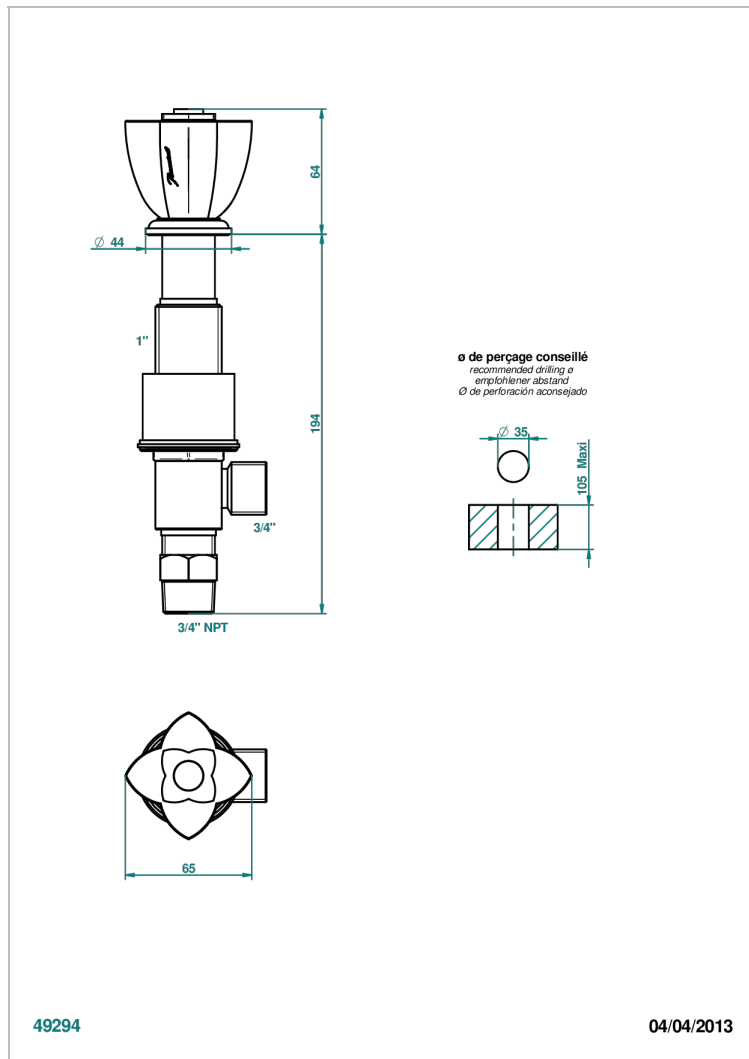

PETALE DE CRISTAL - BLUE CRYSTAL

U6B-36/US

3/4" deck valve with trim

CHARACTERISTIC

- ASME : ASME A112.18.1-2011/CSA B125.1-11

STANDARDS

AVAILABLE FINITIONS

Black ceram - D30