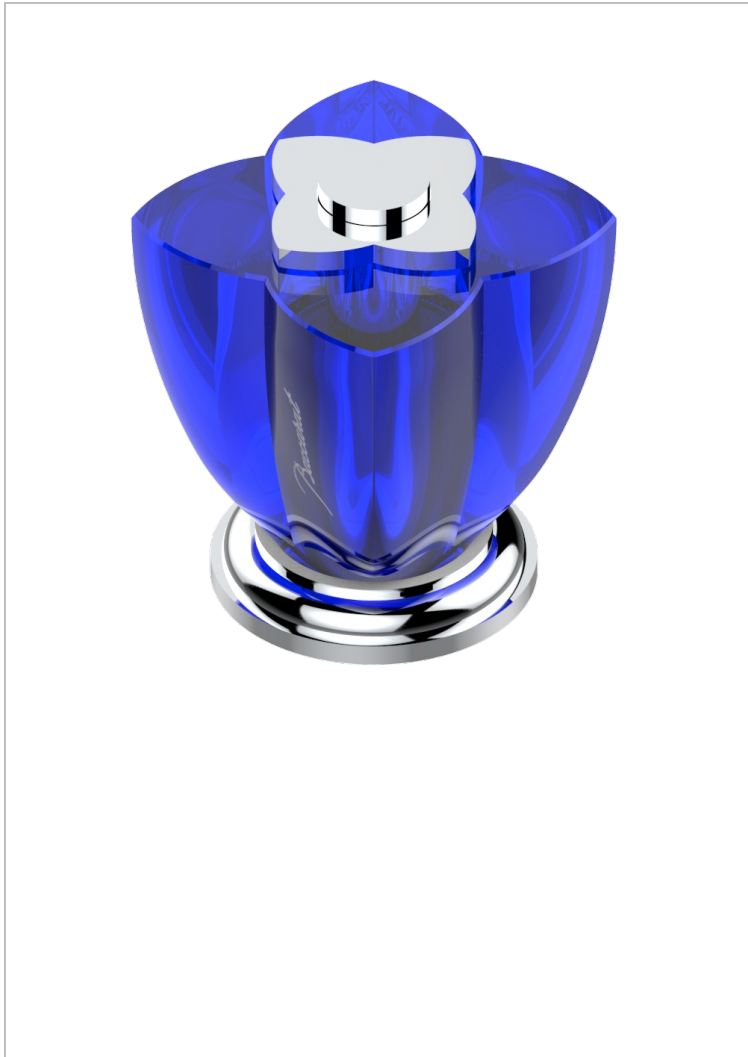

# PETALE DE CRISTAL - BLUE CRYSTAL

U6B-36/US

3/4" deck valve with trim

## AVAILABLE FINITIONS

Black ceram - D30  
 Blush PVD - H62  
 Brass color PVD - H49  
 Brown bronze color PVD - F33  
 Chrome polished - A02  
 Chrome polished / gold polished - G02

Copper antique matt, coated - H07  
 Gold color PVD - H52  
 Gold mat - F07  
 Gold polished - F01  
 Graphite PVD - H64  
 Light coated bronze - D01