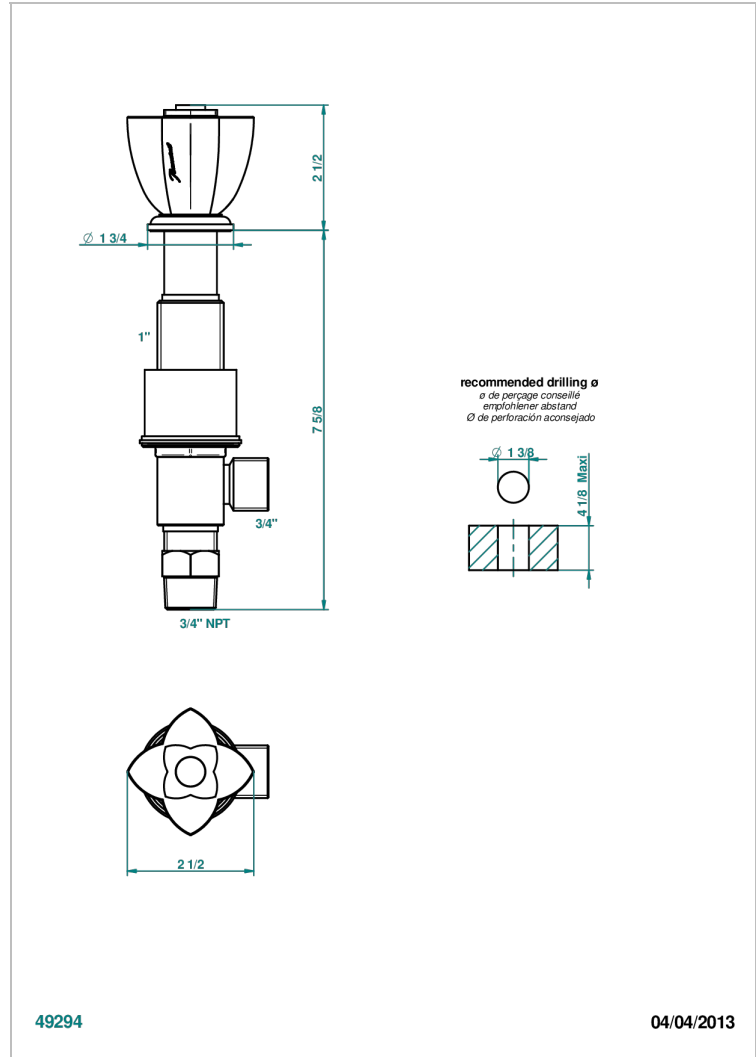

# PETALE DE CRISTAL - BLUE CRYSTAL

U6B-36/US

3/4" deck valve with trim