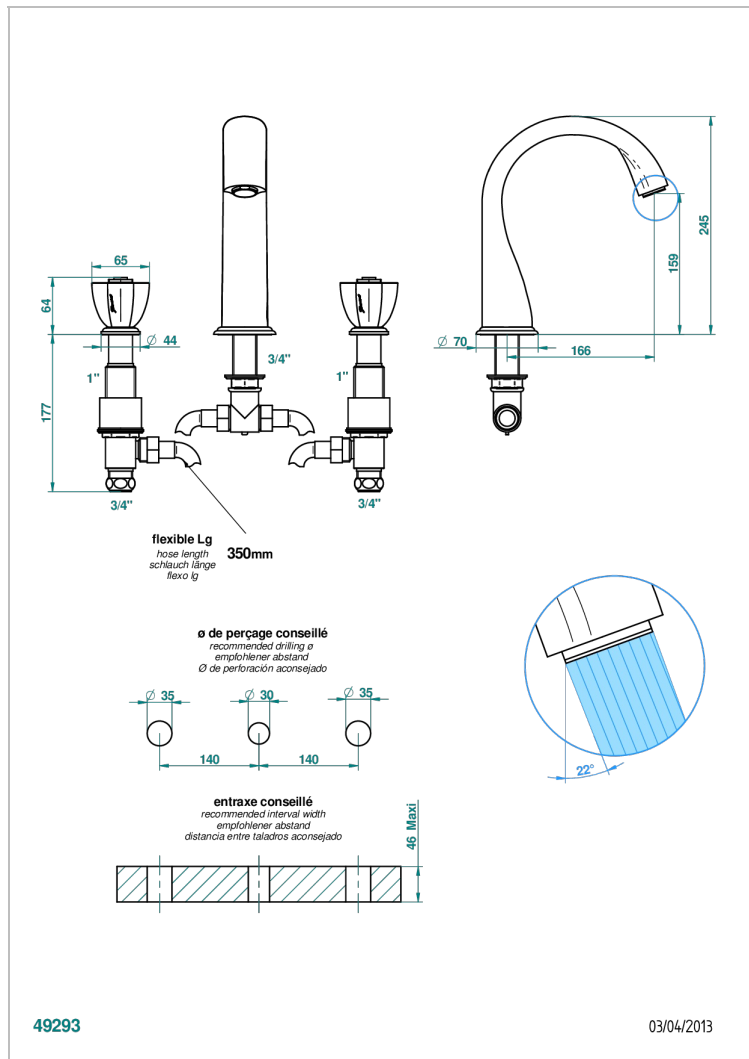

# PETALE DE CRISTAL - BLUE CRYSTAL

U6B-25SG

Rim mounted 3-hole bath mixer, super goliath spout

## TECHNICAL SPECS

- Recommandé : 3 bars (max. 5 bars) - Advised : 43,5 psi (max. 72 psi)
- Bec : 35 l/min à 3 bars
- Spout : 9.26 gpm at 43.5 psi