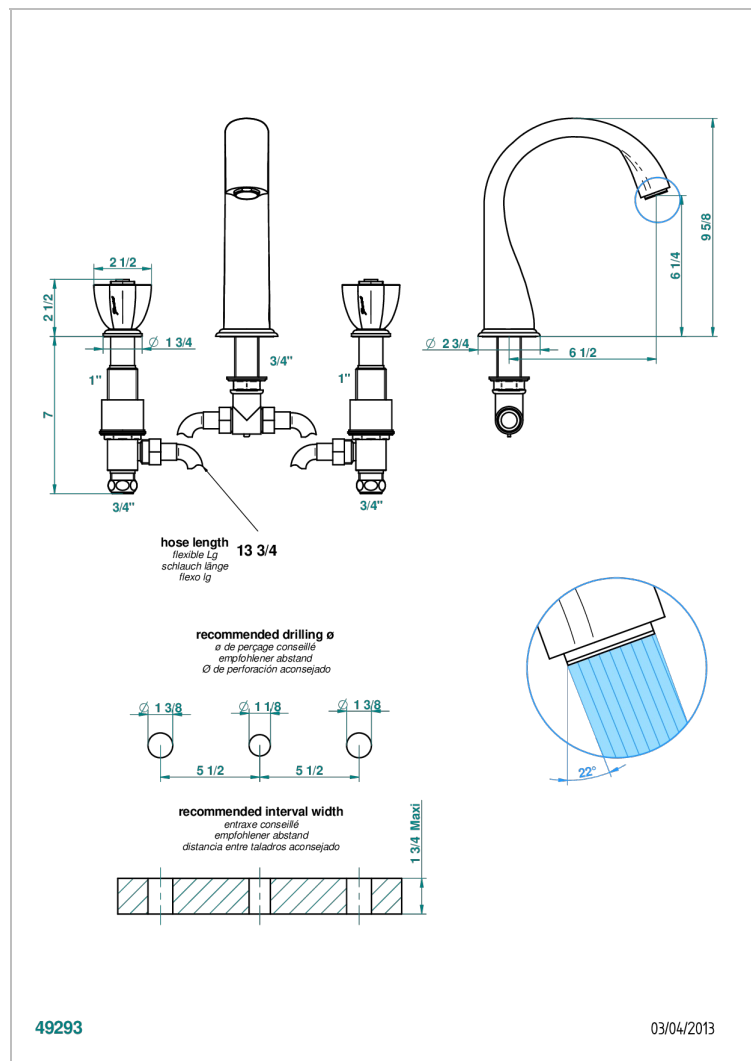

PETALE DE CRISTAL - BLUE CRYSTAL

U6B-25SG

Rim mounted 3-hole bath mixer, super goliath spout

CHARACTERISTIC

- ACS : 18ACCLY403
- NF : NF EN 200 - IID/A - Chrome

TECHNICAL SPECS

- Recommandé : 3 bars (max. 5 bars) - Advised : 43,5 psi (max. 72 psi)
- Bec : 35 l/min à 3 bars
- Spout : 9.26 gpm at 43.5 psi