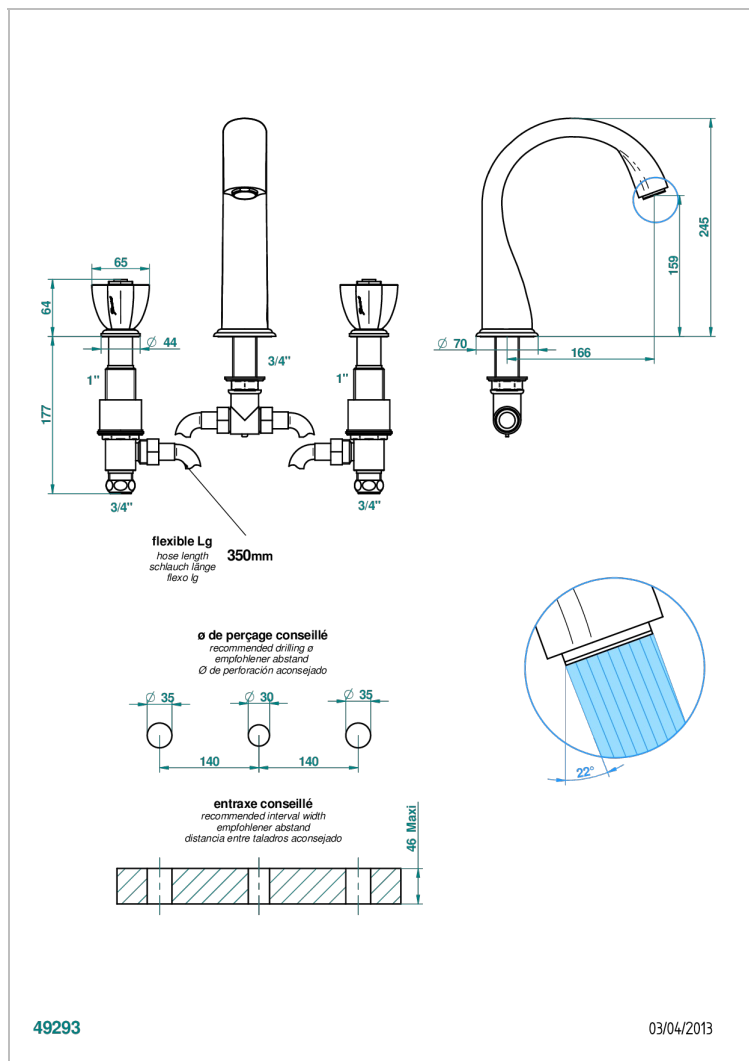

PETALE DE CRISTAL - BLUE CRYSTAL

U6B-25SG

Rim mounted 3-hole bath mixer, super goliath spout

CHARACTERISTIC

- ACS : 18ACCLY403
- NF : NF EN 200 - IID/A - Chrome

TECHNICAL SPECS

- Recommandé : 3 bars (max. 5 bars) - Advised : 43,5 psi (max. 72 psi)
- Bec : 35 l/min à 3 bars
- Spout : 9.26 gpm at 43.5 psi