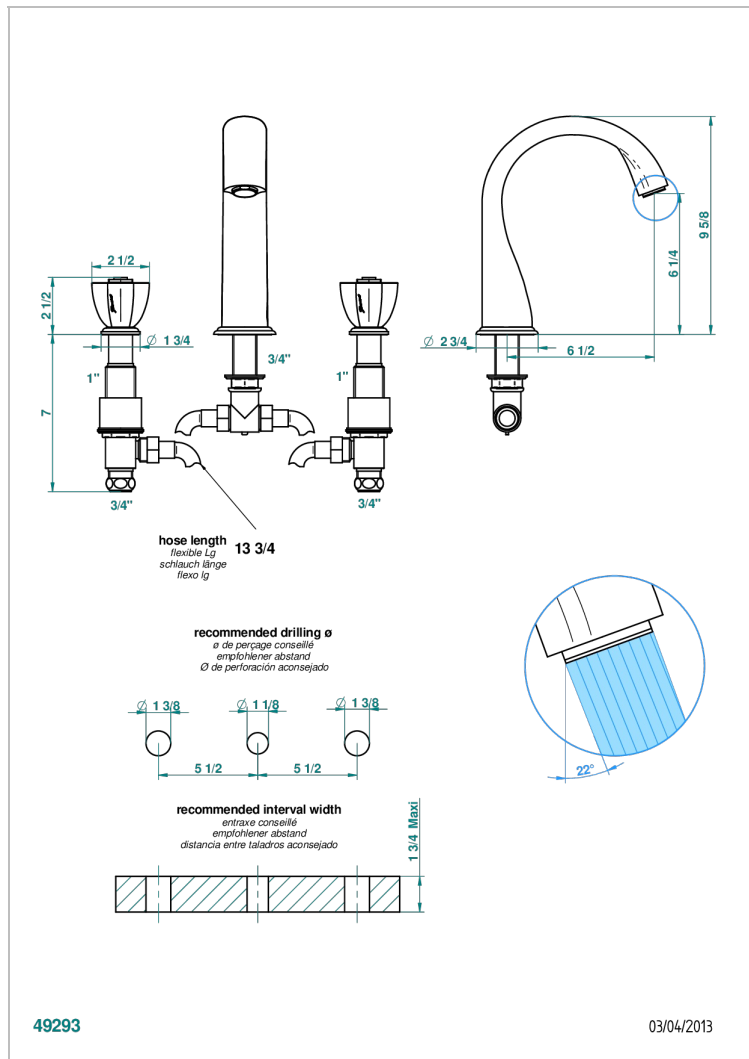

PETALE DE CRISTAL - BLUE CRYSTAL

U6B-25SG

Rim mounted 3-hole bath mixer, super goliath spout

CHARACTERISTIC

- ACS : 18ACCLY403
- NF : NF EN 200 - IID/A - Chrome

TECHNICAL SPECS

- Recommandé : 3 bars (max. 5 bars) - Advised : 43,5 psi (max. 72 psi)
- Bec : 35 l/min à 3 bars
- Spout : 9.26 gpm at 43.5 psi