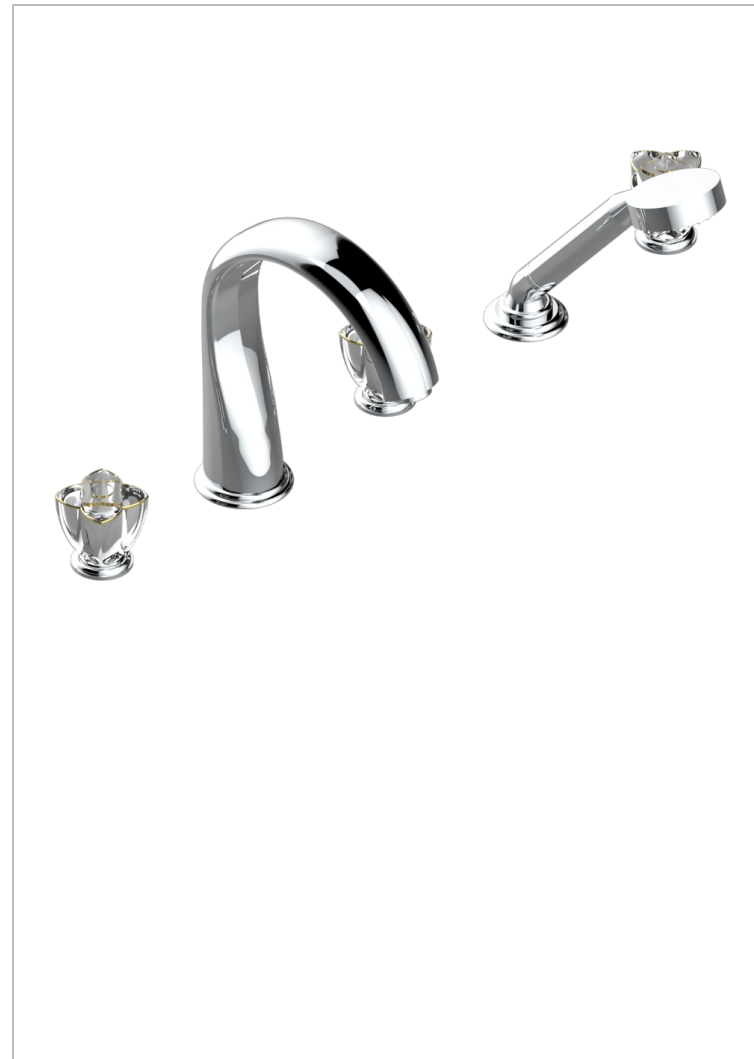

PETALE DE CRISTAL - CLEAR CRYSTAL FINE GOLD THREAD

U6E-1132SG

5-hole bath/shower mixer with super goliath spout, 2 x 3/4" valves, and rim mounted handshower supplied by progressive cartridge mixer

CHARACTERISTIC

- Pétale de Cristal - Clear crystal fine gold thread
- 5-hole bath/shower mixer with super goliath spout, 2 x 3/4" valves, and rim mounted handshower supplied by progressive cartridge mixer

TECHNICAL SPECS

- Recommandé : 3 bars (max. 5 bars) - Advised : 43,5 psi (max. 72 psi)
- Bec : 35 l/min à 3 bars - Douchette : 9,5 l/min à 3 bars
- Spout : 9.26 gpm at 43.5 psi - Handshower : 2.5 gpm at 43.5 psi

AVAILABLE FINITIONS

Antique nickel - H28
Black ceram - D30
Blush PVD - H62
Brass color PVD - H49
Brown bronze color PVD - F33
Gold color PVD - H52

Graphite PVD - H64
Lacquered light bronze - D01
Matt Umber PVD - H67
Matt blush PVD - H60
Matt brass color PVD - H50
Matt brown bronze color PVD - F34