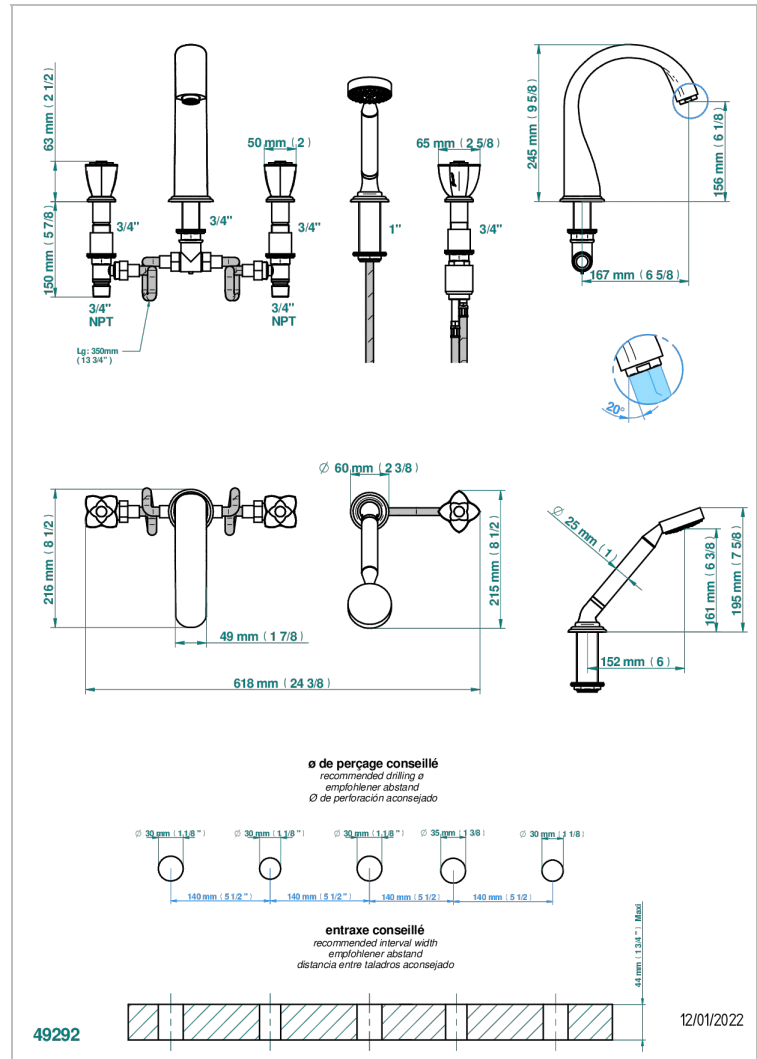

PETALE DE CRISTAL - CLEAR CRYSTAL FINE GOLD THREAD

U6E-1132SG

5-hole bath/shower mixer with super goliath spout, 2 x 3/4" valves, and rim mounted handshower supplied by progressive cartridge mixer

CHARACTERISTIC

- Pétale de Cristal - Clear crystal fine gold thread
- 5-hole bath/shower mixer with super goliath spout, 2 x 3/4" valves, and rim mounted handshower supplied by progressive cartridge mixer

TECHNICAL SPECS

- Recommandé : 3 bars (max. 5 bars) - Advised : 43,5 psi (max. 72 psi)
- Bec : 35 l/min à 3 bars - Douchette : 9,5 l/min à 3 bars
- Spout : 9.26 gpm at 43.5 psi - Handshower : 2.5 gpm at 43.5 psi

AVAILABLE FINITIONS