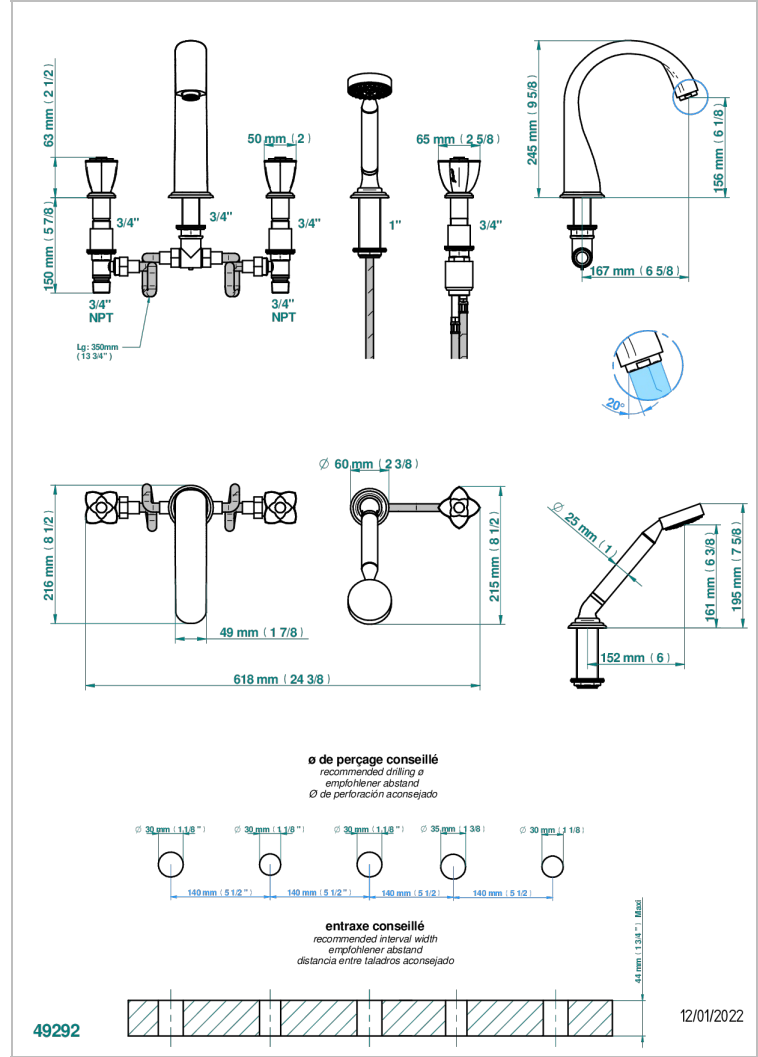

PETALE DE CRISTAL - CLEAR CRYSTAL FINE GOLD THREAD

U6E-1132SG

5-hole bath/shower mixer with super goliath spout, 2 x 3/4" valves, and rim mounted handshower supplied by progressive cartridge mixer

CHARACTERISTIC

- Pétale de Cristal - Clear crystal fine gold thread
- 5-hole bath/shower mixer with super goliath spout, 2 x 3/4" valves, and rim mounted handshower supplied by progressive cartridge mixer

TECHNICAL SPECS

- Recommandé : 3 bars (max. 5 bars) - Advised : 43,5 psi (max. 72 psi)
- Bec : 35 l/min à 3 bars - Douchette : 9,5 l/min à 3 bars
- Spout : 9.26 gpm at 43.5 psi - Handshower : 2.5 gpm at 43.5 psi

AVAILABLE FINITIONS