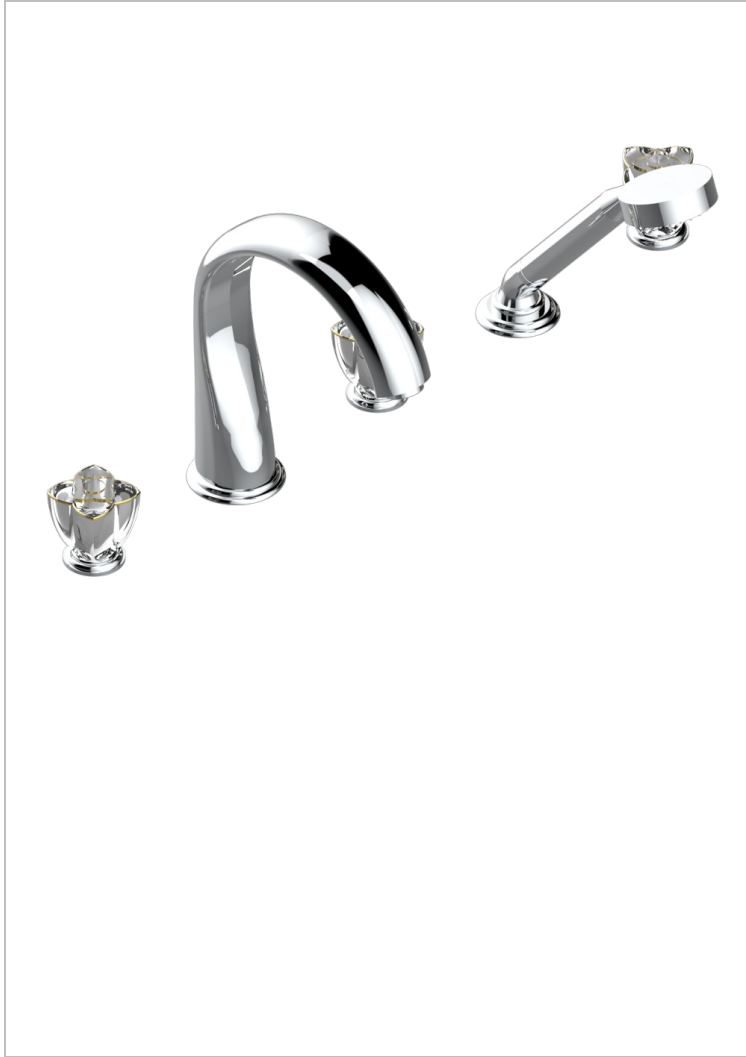

PETALE DE CRISTAL - CLEAR CRYSTAL FINE GOLD THREAD

U6E-1132SG

5-hole bath/shower mixer with super goliath spout, 2 x 3/4" valves, and rim mounted handshower supplied by progressive cartridge mixer

CHARACTERISTIC

- Pétale de Cristal - Clear crystal fine gold thread
- 5-hole bath/shower mixer with super goliath spout, 2 x 3/4" valves, and rim mounted handshower supplied by progressive cartridge mixer

TECHNICAL SPECS

- Recommandé : 3 bars (max. 5 bars) - Advised : 43,5 psi (max. 72 psi)
- Bec : 35 l/min à 3 bars - Douchette : 9,5 l/min à 3 bars
- Spout : 9.26 gpm at 43.5 psi - Handshower : 2.5 gpm at 43.5 psi

AVAILABLE FINITIONS