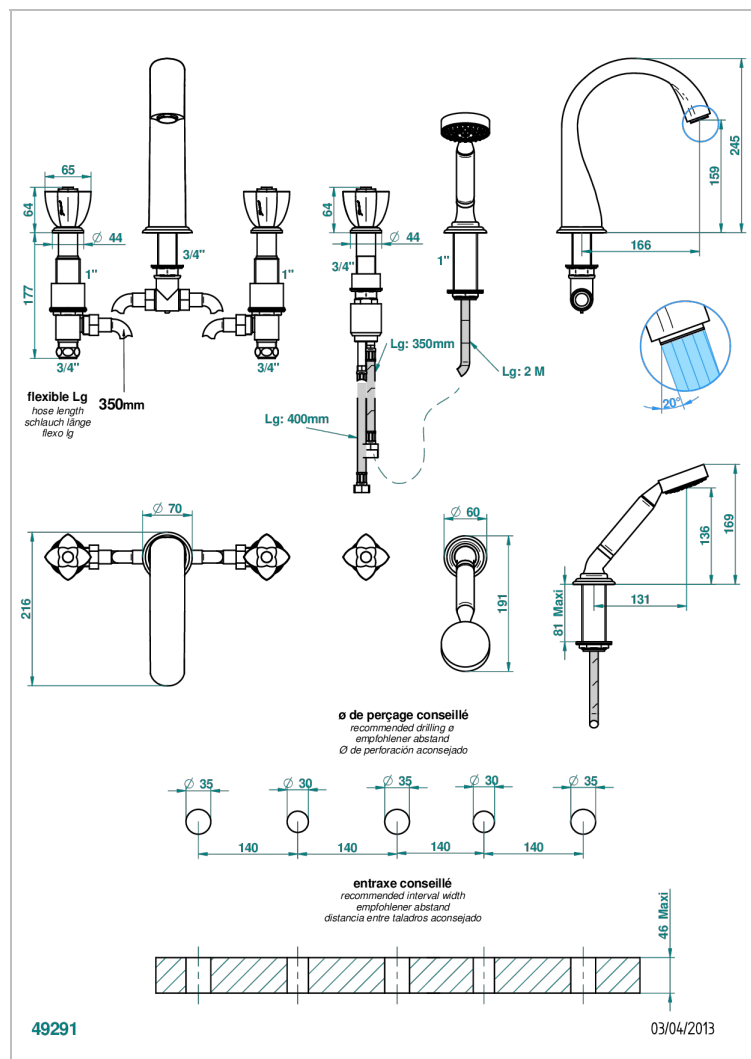

PETALE DE CRISTAL - BLUE CRYSTAL

U6B-1132SG

5-hole bath/shower mixer with super goliath spout, 2 x 3/4" valves, and rim mounted handshower supplied by progressive cartridge mixer

CHARACTERISTIC

- Pétale de Cristal - Blue crystal
- 5-hole bath/shower mixer with super goliath spout, 2 x 3/4" valves, and rim mounted handshower supplied by progressive cartridge mixer

TECHNICAL SPECS

- Recommandé : 3 bars (max. 5 bars) - Advised : 43,5 psi (max. 72 psi)
- Bec : 35 l/min à 3 bars - Douchette : 9,5 l/min à 3 bars
- Spout : 9.26 gpm at 43.5 psi - Handshower : 2.5 gpm at 43.5 psi