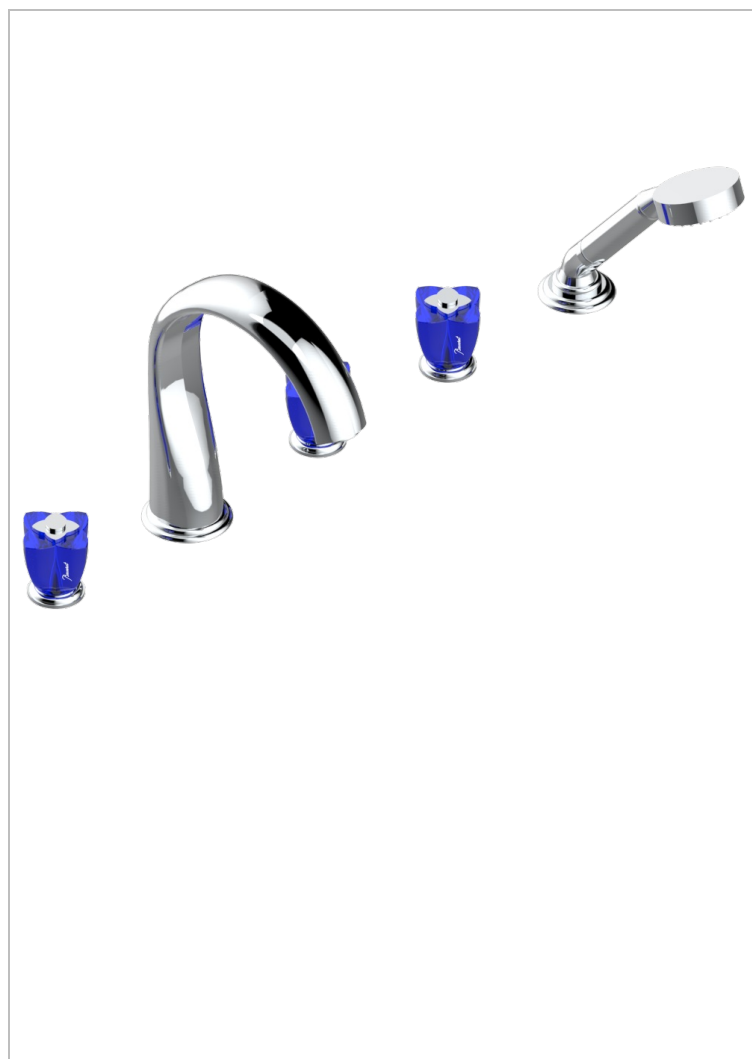

# PETALE DE CRISTAL - BLUE CRYSTAL

U6B-1132SG

5-hole bath/shower mixer with super goliath spout, 2 x 3/4" valves, and rim mounted handshower supplied by progressive cartridge mixer

## CHARACTERISTIC

- Pétale de Cristal - Blue crystal
- 5-hole bath/shower mixer with super goliath spout, 2 x 3/4" valves, and rim mounted handshower supplied by progressive cartridge mixer

## TECHNICAL SPECS

- Recommandé : 3 bars (max. 5 bars) - Advised : 43,5 psi (max. 72 psi)
- Bec : 35 l/min à 3 bars - Douchette : 9,5 l/min à 3 bars
- Spout : 9.26 gpm at 43.5 psi - Handshower : 2.5 gpm at 43.5 psi

## AVAILABLE FINITIONS

Antique nickel - H28  
Black ceram - D30  
Blush PVD - H62  
Brass color PVD - H49  
Brown bronze color PVD - F33  
Gold color PVD - H52

Graphite PVD - H64  
Lacquered light bronze - D01  
Matt Umber PVD - H67  
Matt blush PVD - H60  
Matt brass color PVD - H50  
Matt brown bronze color PVD - F34