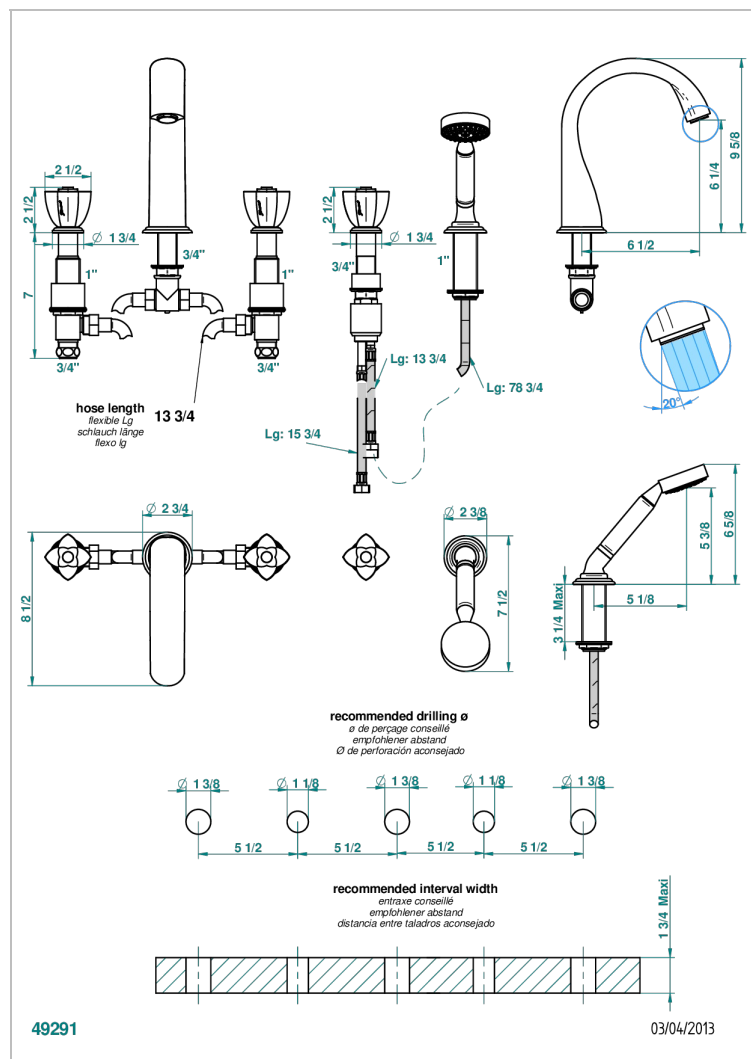

# PETALE DE CRISTAL - BLUE CRYSTAL

U6B-1132SG

5-hole bath/shower mixer with super goliath spout, 2 x 3/4" valves, and rim mounted handshower supplied by progressive cartridge mixer

## CHARACTERISTIC

- Pétale de Cristal - Blue crystal
- 5-hole bath/shower mixer with super goliath spout, 2 x 3/4" valves, and rim mounted handshower supplied by progressive cartridge mixer

## TECHNICAL SPECS

- Recommandé : 3 bars (max. 5 bars) - Advised : 43,5 psi (max. 72 psi)
- Bec : 35 l/min à 3 bars - Douchette : 9,5 l/min à 3 bars
- Spout : 9.26 gpm at 43.5 psi - Handshower : 2.5 gpm at 43.5 psi