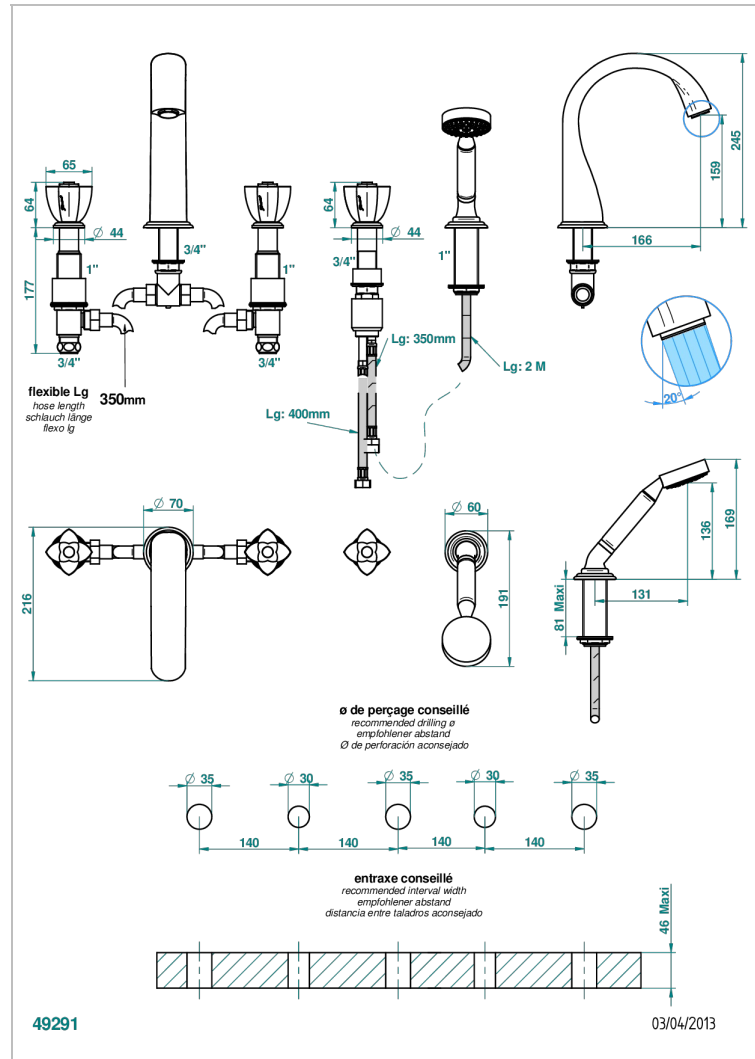

PETALE DE CRISTAL - BLUE CRYSTAL

U6B-1132SG

5-hole bath/shower mixer with super goliath spout, 2 x 3/4" valves, and rim mounted handshower supplied by progressive cartridge mixer

CHARACTERISTIC

- Pétale de Cristal - Blue crystal
- 5-hole bath/shower mixer with super goliath spout, 2 x 3/4" valves, and rim mounted handshower supplied by progressive cartridge mixer

TECHNICAL SPECS

- Recommandé : 3 bars (max. 5 bars) - Advised : 43,5 psi (max. 72 psi)
- Bec : 35 l/min à 3 bars - Douchette : 9,5 l/min à 3 bars
- Spout : 9.26 gpm at 43.5 psi - Handshower : 2.5 gpm at 43.5 psi