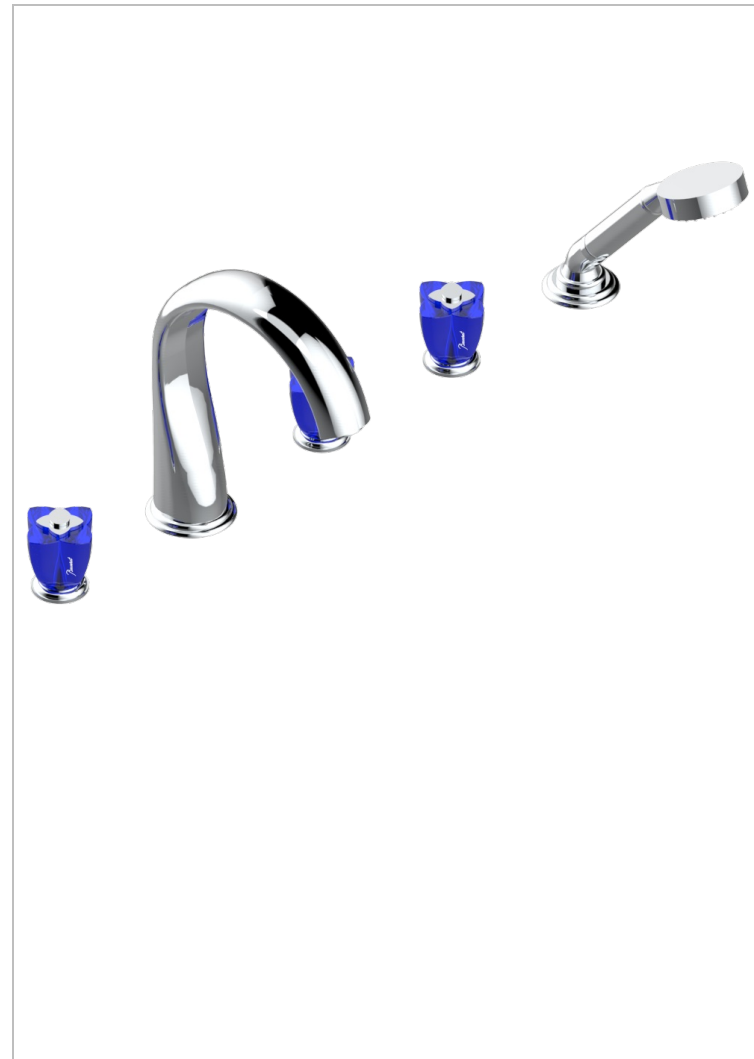

PETALE DE CRISTAL - BLUE CRYSTAL

U6B-1132SG

5-hole bath/shower mixer with super goliath spout, 2 x 3/4" valves, and rim mounted handshower supplied by progressive cartridge mixer

CHARACTERISTIC

- Pétale de Cristal - Blue crystal
- 5-hole bath/shower mixer with super goliath spout, 2 x 3/4" valves, and rim mounted handshower supplied by progressive cartridge mixer

TECHNICAL SPECS

- Recommandé : 3 bars (max. 5 bars) - Advised : 43,5 psi (max. 72 psi)
- Bec : 35 l/min à 3 bars - Douchette : 9,5 l/min à 3 bars
- Spout : 9.26 gpm at 43.5 psi - Handshower : 2.5 gpm at 43.5 psi

AVAILABLE FINITIONS

Antique nickel - H28
Black ceram - D30
Blush PVD - H62
Brass color PVD - H49
Brown bronze color PVD - F33
Gold color PVD - H52

Graphite PVD - H64
Lacquered light bronze - D01
Matt Umber PVD - H67
Matt blush PVD - H60
Matt brass color PVD - H50
Matt brown bronze color PVD - F34