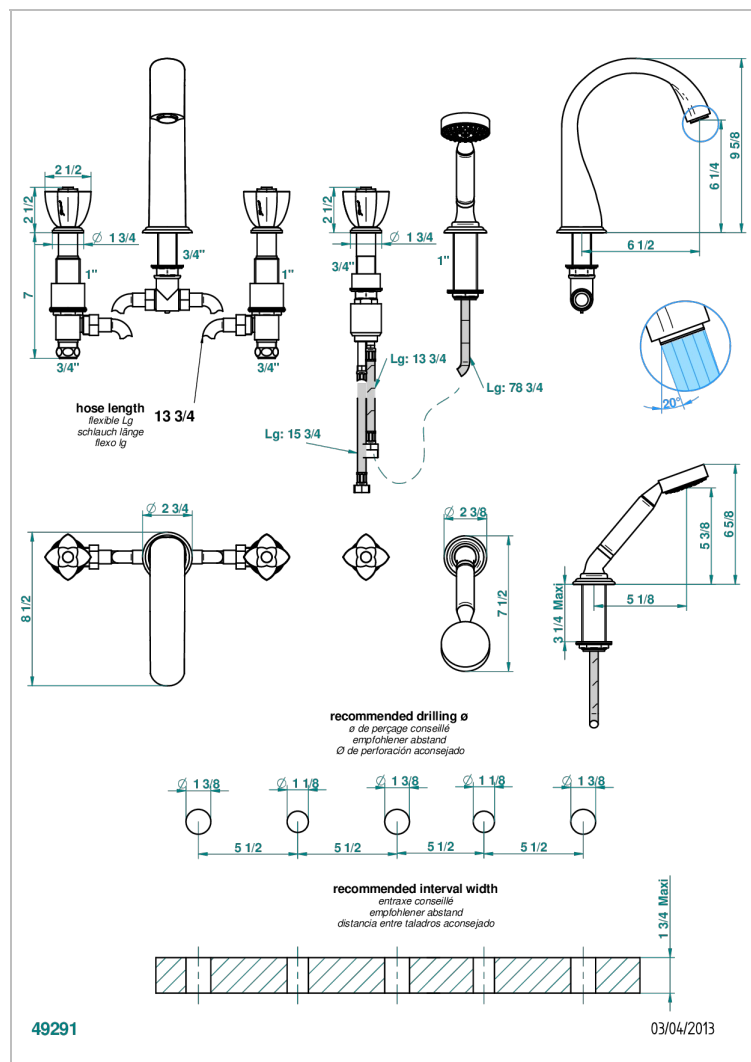

# PETALE DE CRISTAL - BLUE CRYSTAL

U6B-1132SG

5-hole bath/shower mixer with super goliath spout, 2 x 3/4" valves, and rim mounted handshower supplied by progressive cartridge mixer

## CHARACTERISTIC

- Pétale de Cristal - Blue crystal
- 5-hole bath/shower mixer with super goliath spout, 2 x 3/4" valves, and rim mounted handshower supplied by progressive cartridge mixer

## TECHNICAL SPECS

- Recommandé : 3 bars (max. 5 bars) - Advised : 43,5 psi (max. 72 psi)
- Bec : 35 l/min à 3 bars - Douchette : 9,5 l/min à 3 bars
- Spout : 9.26 gpm at 43.5 psi - Handshower : 2.5 gpm at 43.5 psi