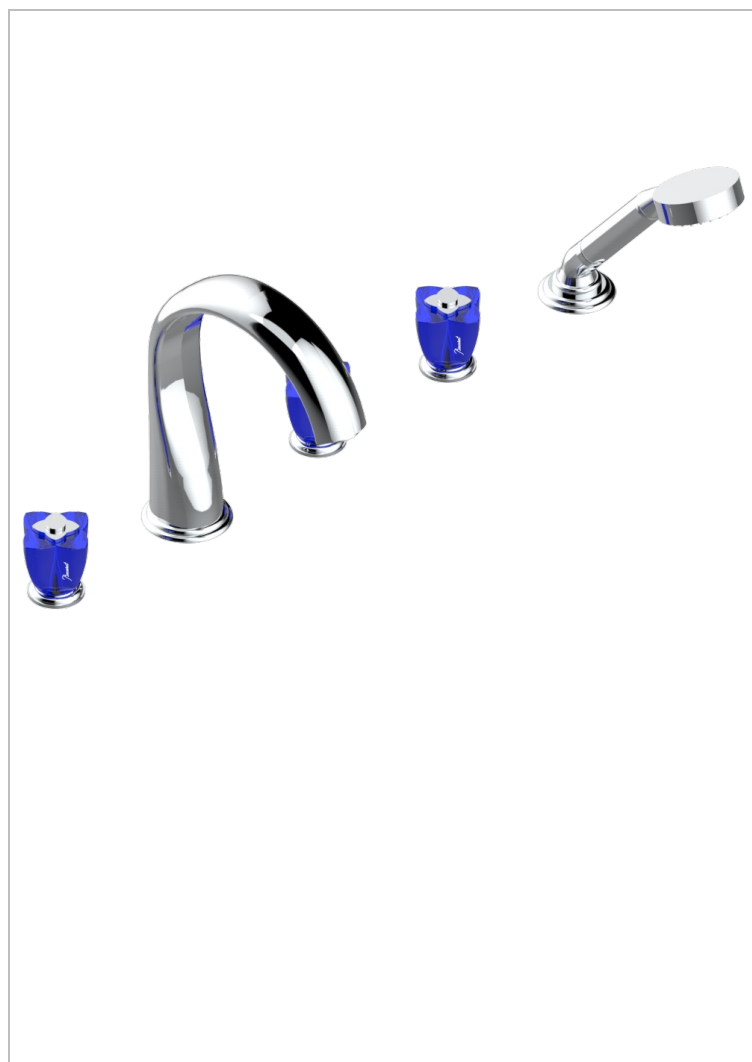

# PETALE DE CRISTAL - BLUE CRYSTAL

U6B-1132SG

5-hole bath/shower mixer with super goliath spout, 2 x 3/4" valves, and rim mounted handshower supplied by progressive cartridge mixer

## CHARACTERISTIC

- Pétale de Cristal - Blue crystal
- 5-hole bath/shower mixer with super goliath spout, 2 x 3/4" valves, and rim mounted handshower supplied by progressive cartridge mixer

## TECHNICAL SPECS

- Recommandé : 3 bars (max. 5 bars) - Advised : 43,5 psi (max. 72 psi)
- Bec : 35 l/min à 3 bars - Douchette : 9,5 l/min à 3 bars
- Spout : 9.26 gpm at 43.5 psi - Handshower : 2.5 gpm at 43.5 psi

## AVAILABLE FINITIONS

Antique nickel - H28  
Black ceram - D30  
Blush PVD - H62  
Brass color PVD - H49  
Brown bronze color PVD - F33  
Gold color PVD - H52

Graphite PVD - H64  
Lacquered light bronze - D01  
Matt Umber PVD - H67  
Matt blush PVD - H60  
Matt brass color PVD - H50  
Matt brown bronze color PVD - F34