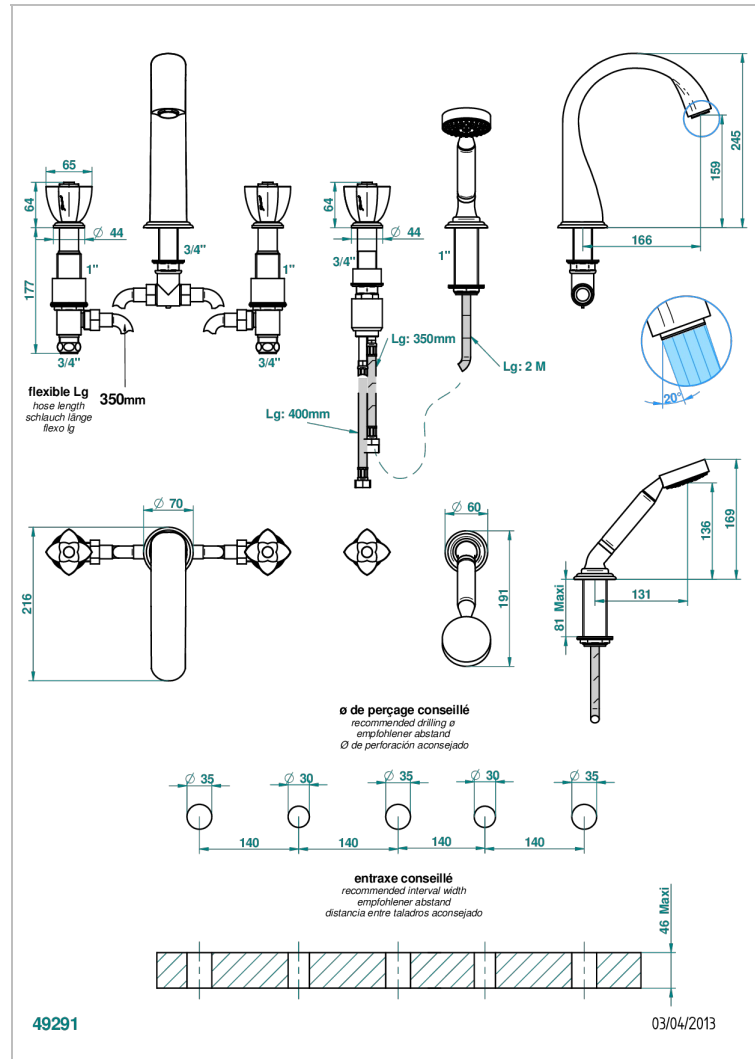

# PETALE DE CRISTAL - BLUE CRYSTAL

U6B-1132SG

5-hole bath/shower mixer with super goliath spout, 2 x 3/4" valves, and rim mounted handshower supplied by progressive cartridge mixer

## CHARACTERISTIC

- Pétale de Cristal - Blue crystal
- 5-hole bath/shower mixer with super goliath spout, 2 x 3/4" valves, and rim mounted handshower supplied by progressive cartridge mixer

## TECHNICAL SPECS

- Recommandé : 3 bars (max. 5 bars) - Advised : 43,5 psi (max. 72 psi)
- Bec : 35 l/min à 3 bars - Douchette : 9,5 l/min à 3 bars
- Spout : 9.26 gpm at 43.5 psi - Handshower : 2.5 gpm at 43.5 psi