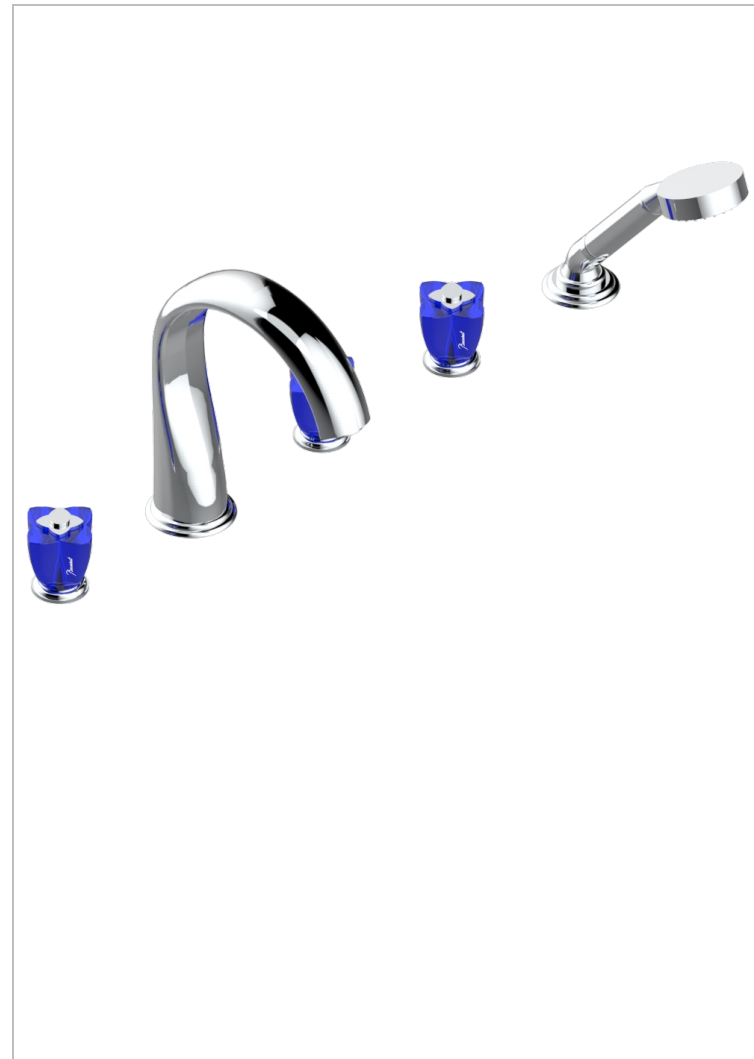

# PETALE DE CRISTAL - BLUE CRYSTAL

U6B-1132SG

5-hole bath/shower mixer with super goliath spout, 2 x 3/4" valves, and rim mounted handshower supplied by progressive cartridge mixer

## CHARACTERISTIC

- Pétale de Cristal - Blue crystal
- 5-hole bath/shower mixer with super goliath spout, 2 x 3/4" valves, and rim mounted handshower supplied by progressive cartridge mixer

## TECHNICAL SPECS

- Recommandé : 3 bars (max. 5 bars) - Advised : 43,5 psi (max. 72 psi)
- Bec : 35 l/min à 3 bars - Douchette : 9,5 l/min à 3 bars
- Spout : 9.26 gpm at 43.5 psi - Handshower : 2.5 gpm at 43.5 psi

## AVAILABLE FINITIONS

Antique nickel - H28  
Black ceram - D30  
Blush PVD - H62  
Brass color PVD - H49  
Brown bronze color PVD - F33  
Gold color PVD - H52

Graphite PVD - H64  
Lacquered light bronze - D01  
Matt Umber PVD - H67  
Matt blush PVD - H60  
Matt brass color PVD - H50  
Matt brown bronze color PVD - F34