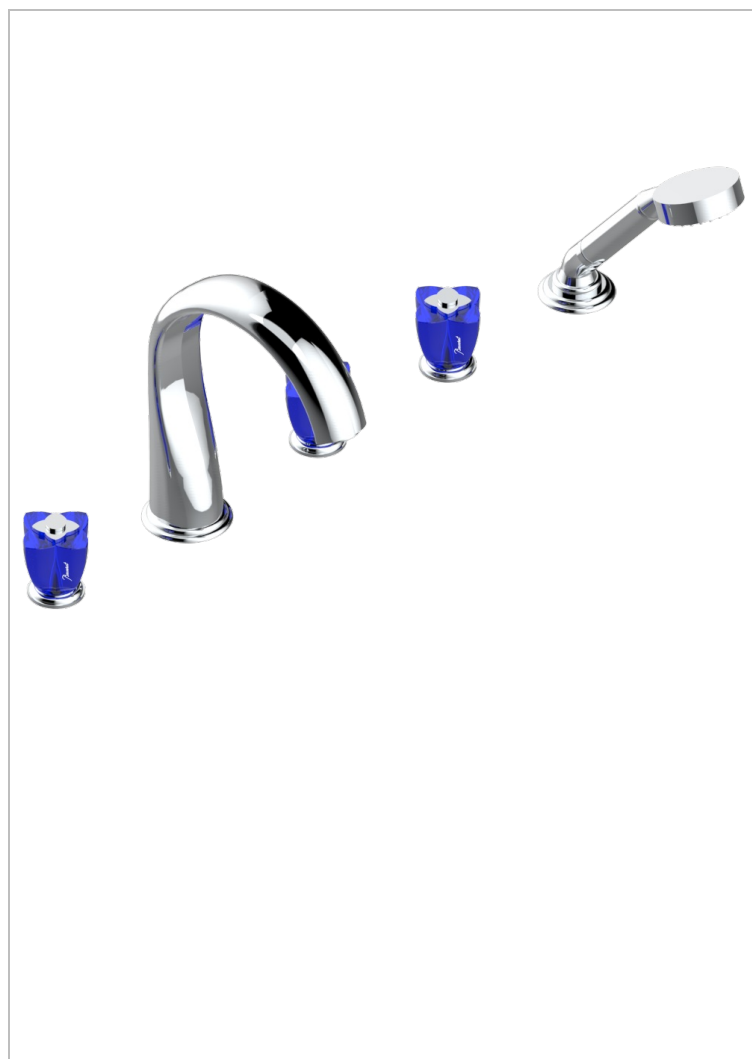

PETALE DE CRISTAL - BLUE CRYSTAL

U6B-1132SG

5-hole bath/shower mixer with super goliath spout, 2 x 3/4" valves, and rim mounted handshower supplied by progressive cartridge mixer

CHARACTERISTIC

- Pétale de Cristal - Blue crystal
- 5-hole bath/shower mixer with super goliath spout, 2 x 3/4" valves, and rim mounted handshower supplied by progressive cartridge mixer

TECHNICAL SPECS

- Recommandé : 3 bars (max. 5 bars) - Advised : 43,5 psi (max. 72 psi)
- Bec : 35 l/min à 3 bars - Douchette : 9,5 l/min à 3 bars
- Spout : 9.26 gpm at 43.5 psi - Handshower : 2.5 gpm at 43.5 psi

AVAILABLE FINITIONS

Antique nickel - H28
Black ceram - D30
Blush PVD - H62
Brass color PVD - H49
Brown bronze color PVD - F33
Gold color PVD - H52

Graphite PVD - H64
Lacquered light bronze - D01
Matt Umber PVD - H67
Matt blush PVD - H60
Matt brass color PVD - H50
Matt brown bronze color PVD - F34