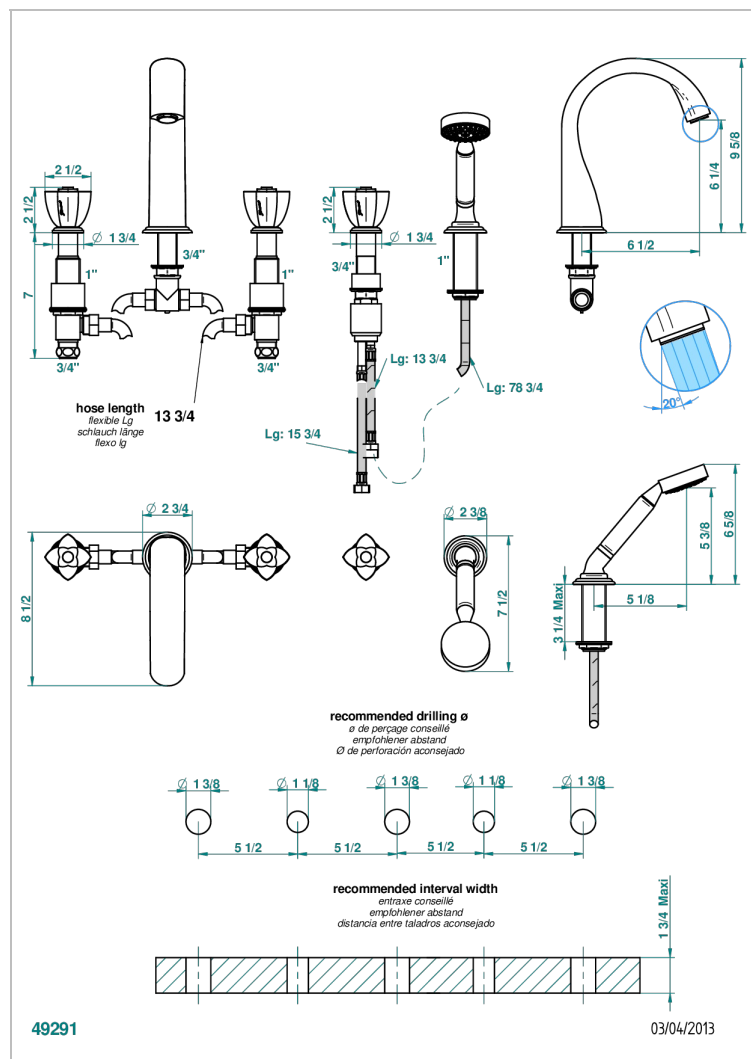

PETALE DE CRISTAL - BLUE CRYSTAL

U6B-1132SG

5-hole bath/shower mixer with super goliath spout, 2 x 3/4" valves, and rim mounted handshower supplied by progressive cartridge mixer

CHARACTERISTIC

- Pétale de Cristal - Blue crystal
- 5-hole bath/shower mixer with super goliath spout, 2 x 3/4" valves, and rim mounted handshower supplied by progressive cartridge mixer

TECHNICAL SPECS

- Recommandé : 3 bars (max. 5 bars) - Advised : 43,5 psi (max. 72 psi)
- Bec : 35 l/min à 3 bars - Douchette : 9,5 l/min à 3 bars
- Spout : 9.26 gpm at 43.5 psi - Handshower : 2.5 gpm at 43.5 psi