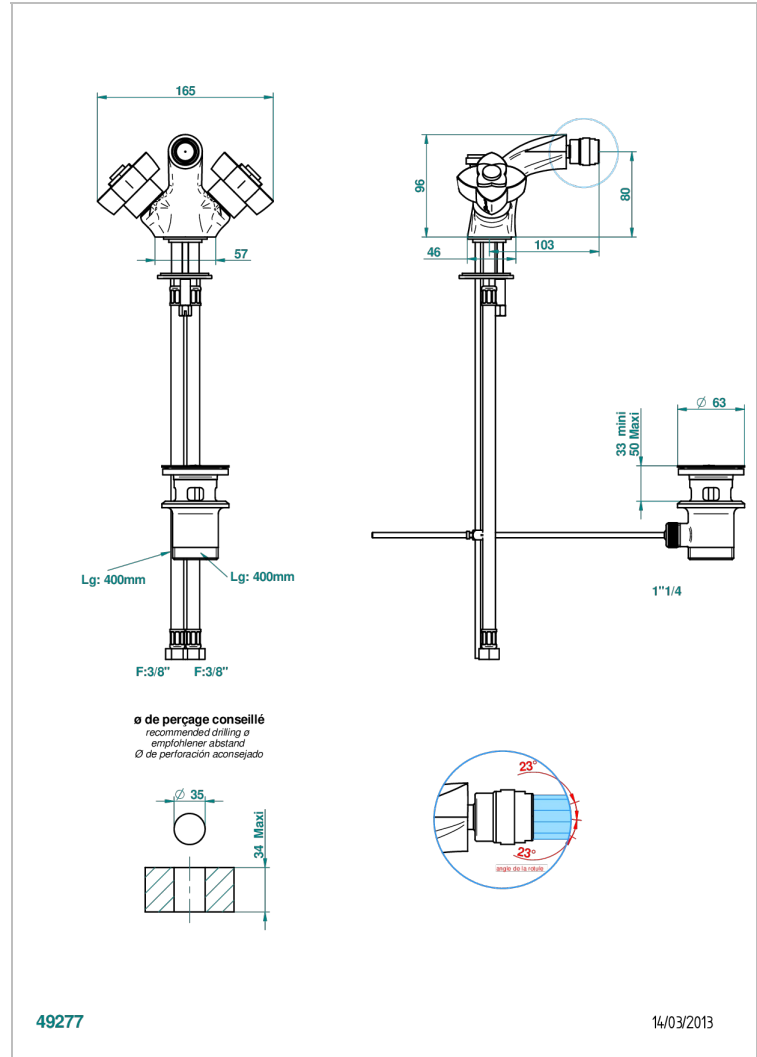

PETALE DE CRISTAL - BLACK CRYSTAL

U6D-3202

1-hole bidet mixer with swivel jet handshower with waste

CHARACTERISTIC

- ACS : 17ACCLY613
- NF : NF EN 200 - IA - Chrome

STANDARDS

TECHNICAL SPECS

- Recommandé : 3 bars (max. 5 bars) - Advised : 43,5 psi (max. 72 psi)
- 15 l/min à 3 bars (4 gpm at 43.5 psi)