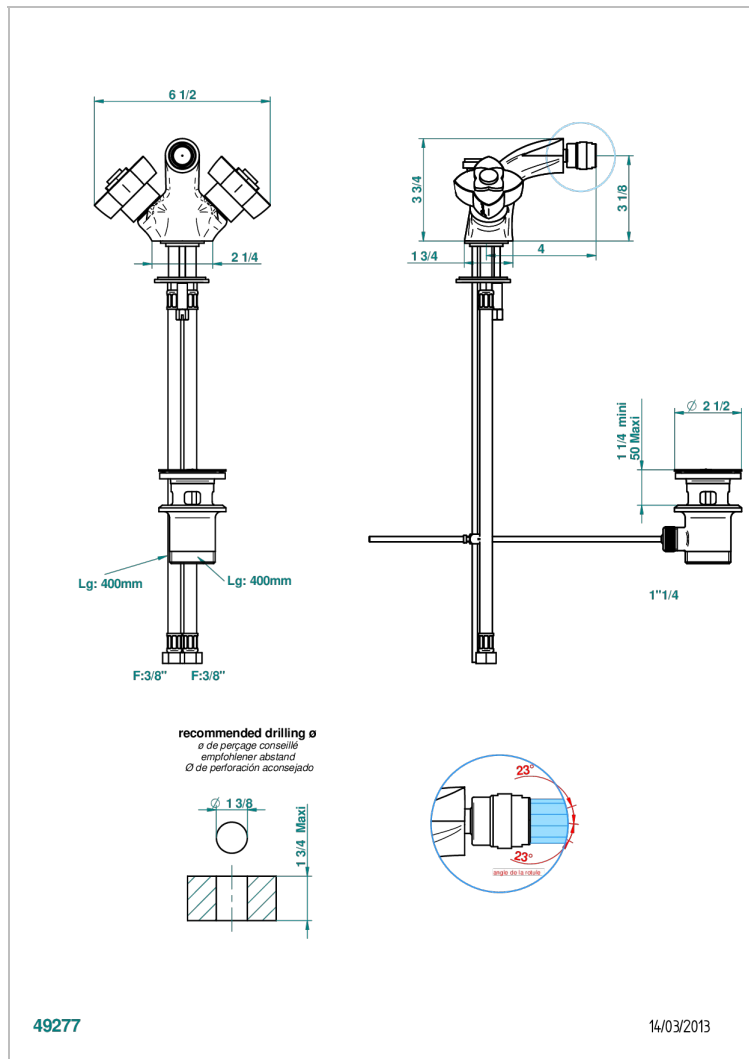

PETALE DE CRISTAL - BLACK CRYSTAL

U6D-3202

1-hole bidet mixer with swivel jet handshower with waste

CHARACTERISTIC

- ACS : 17ACCLY613
- NF : NF EN 200 - IA - Chrome

STANDARDS

TECHNICAL SPECS

- Recommandé : 3 bars (max. 5 bars) - Advised : 43,5 psi (max. 72 psi)
- 15 l/min à 3 bars (4 gpm at 43.5 psi)