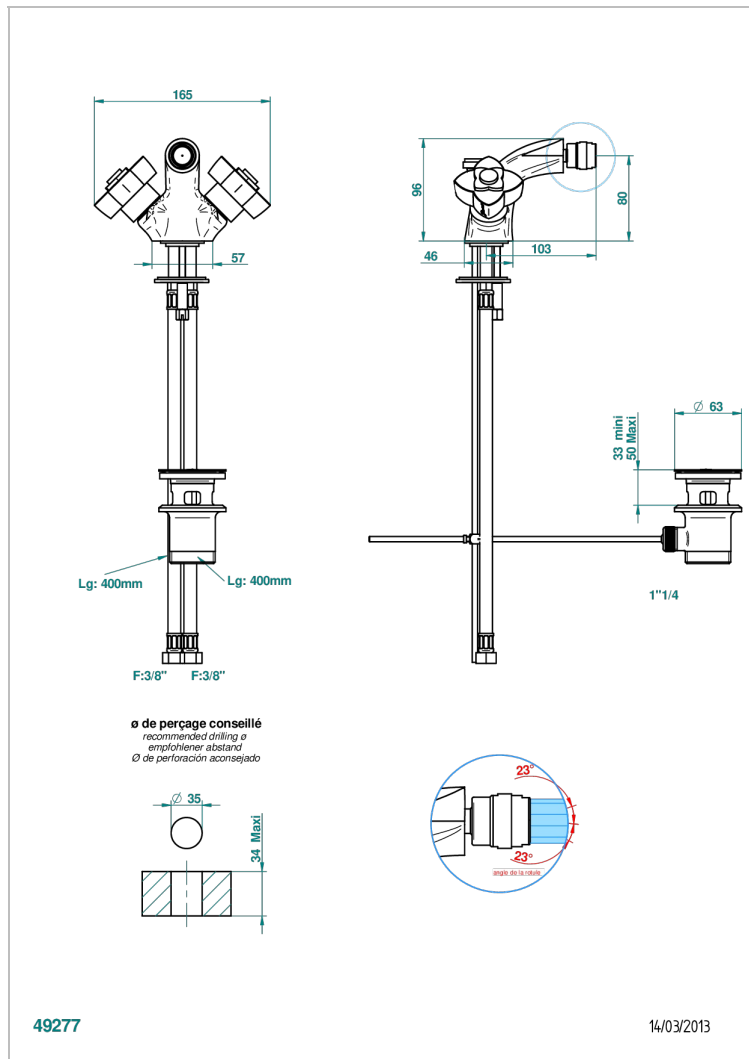

PETALE DE CRISTAL - BLACK CRYSTAL

U6D-3202

1-hole bidet mixer with swivel jet handshower with waste

CHARACTERISTIC

- ACS : 17ACCLY613
- NF : NF EN 200 - IA - Chrome

STANDARDS

TECHNICAL SPECS

- Recommandé : 3 bars (max. 5 bars) - Advised : 43,5 psi (max. 72 psi)
- 15 l/min à 3 bars (4 gpm at 43.5 psi)