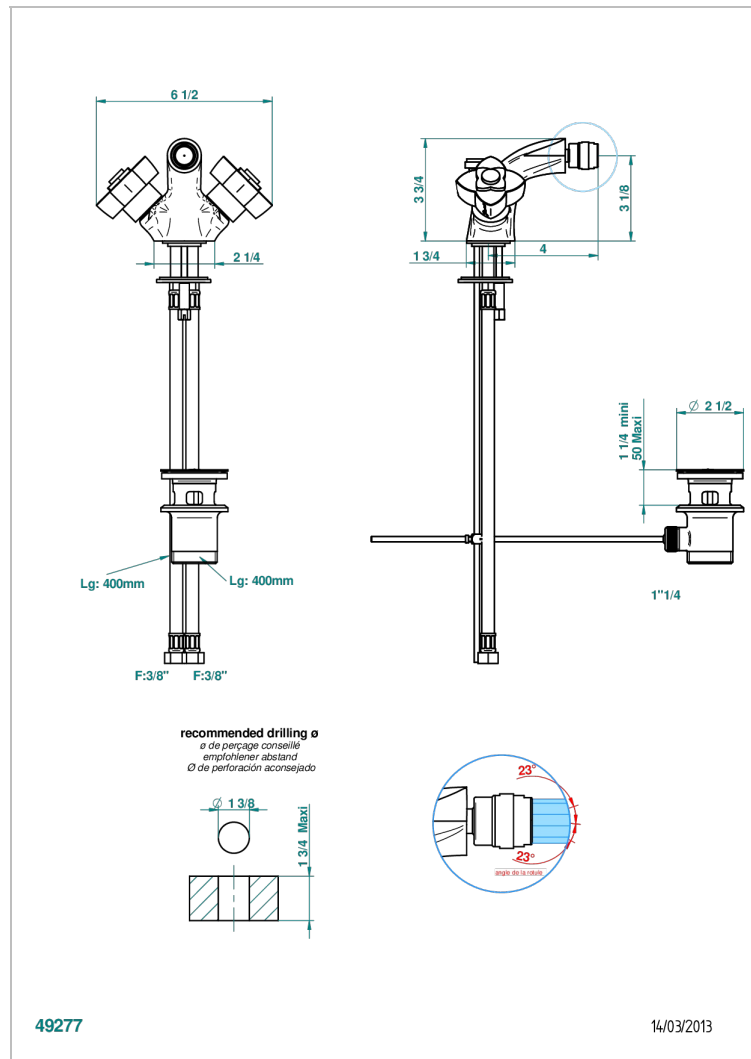

PETALE DE CRISTAL - BLACK CRYSTAL

U6D-3202

1-hole bidet mixer with swivel jet handshower with waste

CHARACTERISTIC

- ACS : 17ACCLY613
- NF : NF EN 200 - IA - Chrome

STANDARDS

TECHNICAL SPECS

- Recommandé : 3 bars (max. 5 bars) - Advised : 43,5 psi (max. 72 psi)
- 15 l/min à 3 bars (4 gpm at 43.5 psi)