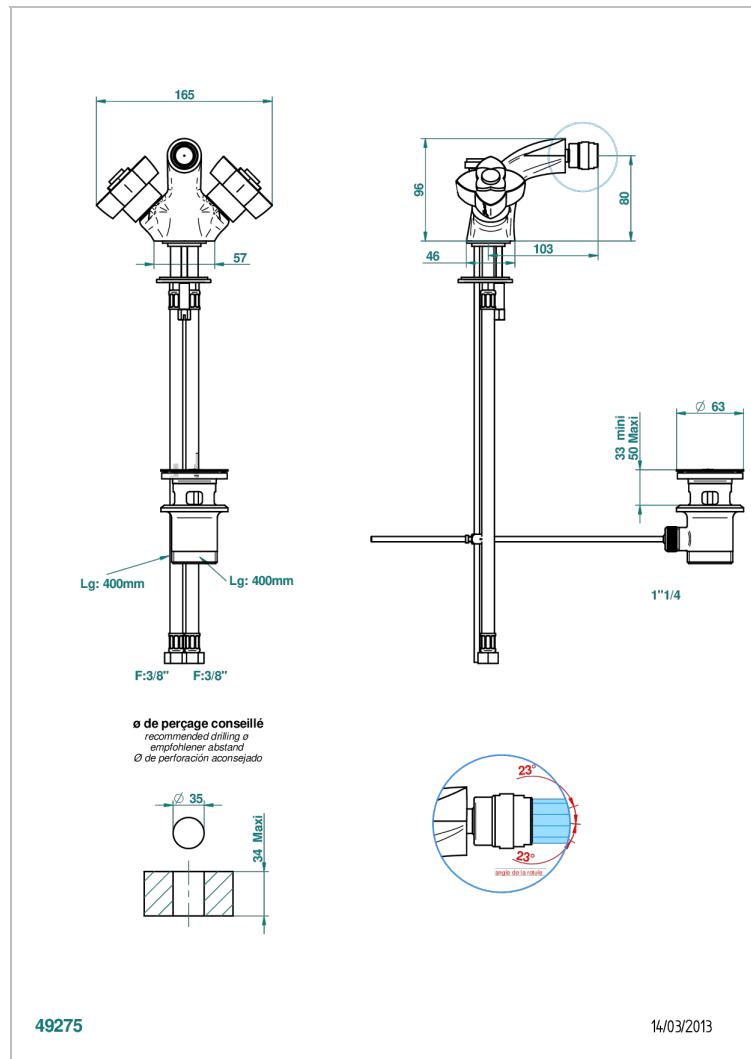

PETALE DE CRISTAL - BLUE CRYSTAL

U6B-3202

1-hole bidet mixer with swivel jet handshower with waste

CHARACTERISTIC

- ACS : 17ACCLY613
- NF : NF EN 200 - IA - Chrome

STANDARDS

TECHNICAL SPECS

- Recommandé : 3 bars (max. 5 bars) - Advised : 43,5 psi (max. 72 psi)
- 15 l/min à 3 bars (4 gpm at 43.5 psi)