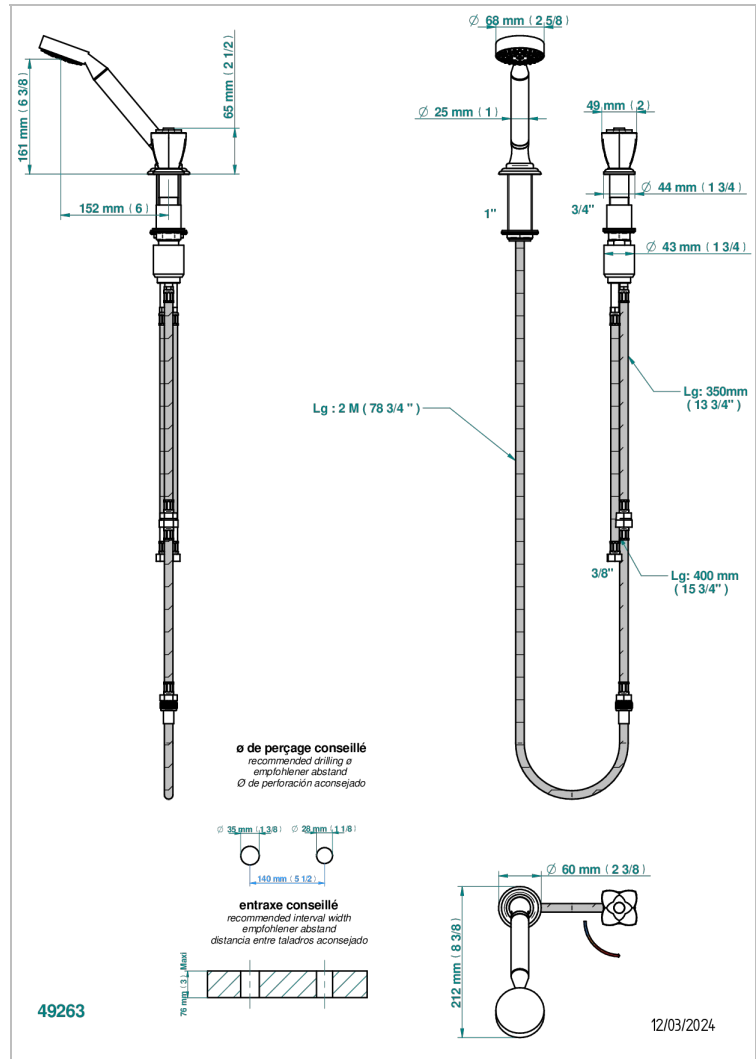

# PETALE DE CRISTAL - BLUE CRYSTAL

U6B-6532/60A

Deck mounted mixer with handshower, progressive cartridge

## CHARACTERISTIC

- ACS : 22ACCLY009