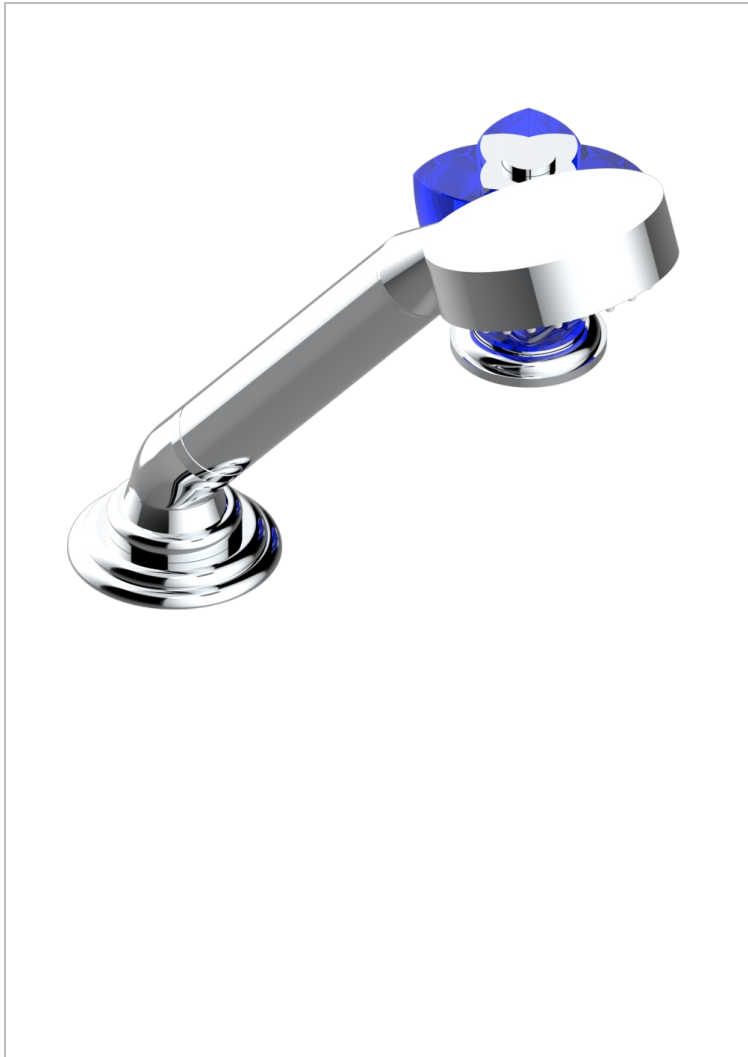

# PETALE DE CRISTAL - BLUE CRYSTAL

U6B-6532/60A

Deck mounted mixer with handshower, progressive cartridge

## CHARACTERISTIC

- ACS : 22ACCLY009