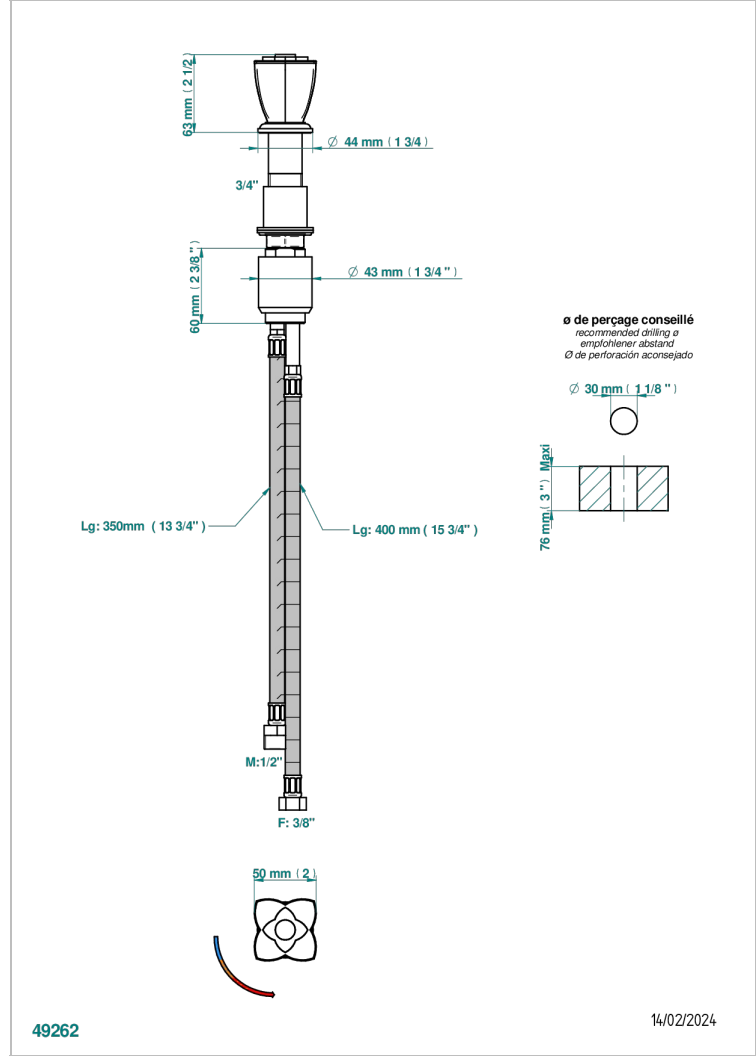

PETALE DE CRISTAL - CLEAR CRYSTAL FINE GOLD THREAD

U6E-6532

Rim mounted ceramic mixer with progressive cartridge

CHARACTERISTIC

- ACS : 22ACCLY009

STANDARDS

AVAILABLE FINITIONS

Black ceram - D30
Blush PVD - H62
Brass color PVD - H49
Brown bronze color PVD - F33
Chrome polished - A02
Chrome polished / gold polished - G02

Copper antique matt, coated - H07
Gold color PVD - H52
Gold mat - F07
Gold polished - F01
Graphite PVD - H64
Light coated bronze - D01

Matt Umber PVD - H67
Matt blush PVD - H60
Matt brass color PVD - H50
Matt brown bronze color PVD - F34
Matt chrome (American satin) - C02
Matt gold color PVD - H53

Matt graphite PVD - H65
Matt nickel (American satin) - C01
Matt nickel color PVD - H56
Nickel antique / Sovereign - H28
Nickel color PVD - H55
Nickel polished - B01

Soft gold - F30
Soft matt gold - F31
Umber PVD - H66