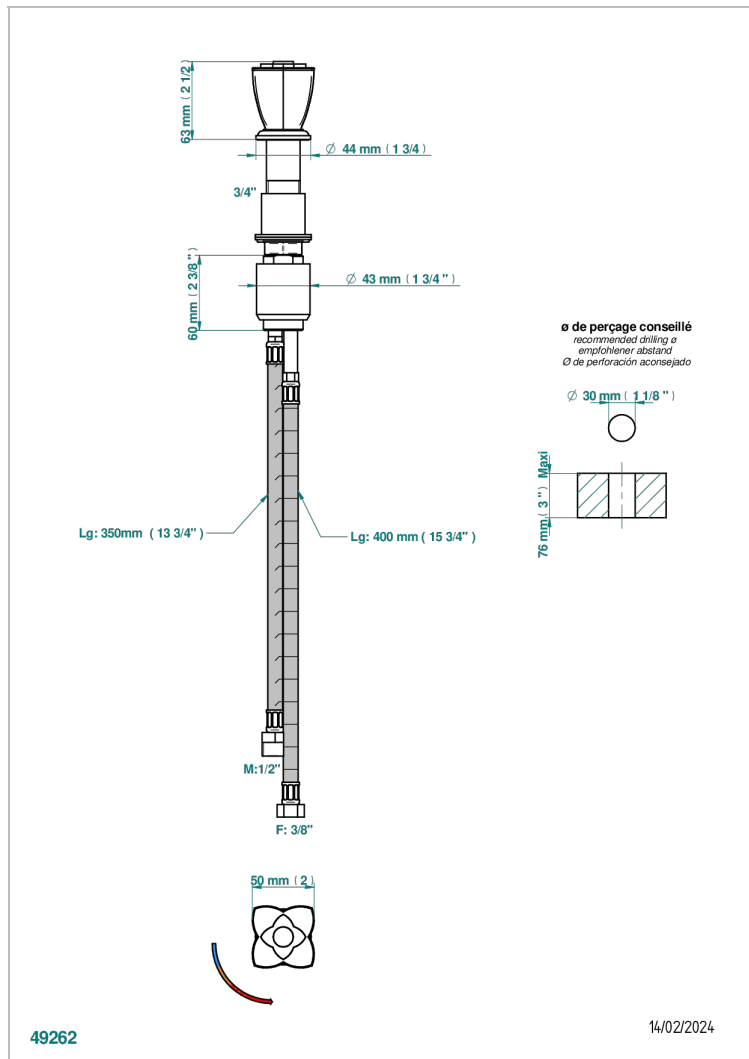

PETALE DE CRISTAL - CLEAR CRYSTAL FINE GOLD THREAD

U6E-6532

Rim mounted ceramic mixer with progressive cartridge

CHARACTERISTIC

- ACS : 22ACCLY009

STANDARDS

AVAILABLE FINITIONS

Antique nickel - H28
Black ceram - D30
Blush PVD - H62
Brass color PVD - H49
Brown bronze color PVD - F33
Gold color PVD - H52