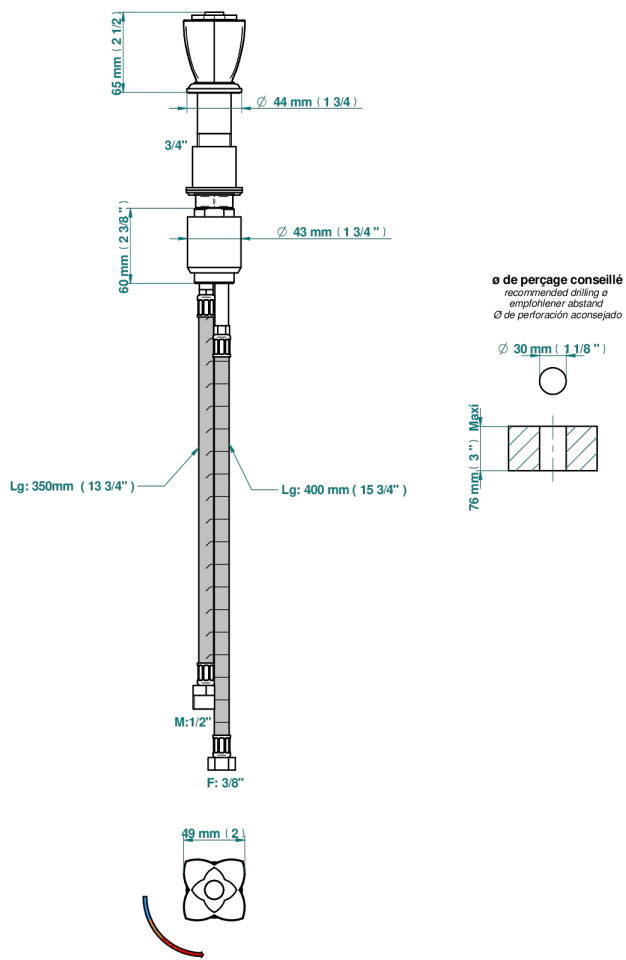

# PETALE DE CRISTAL - BLUE CRYSTAL

U6B-6532

Rim mounted ceramic mixer with progressive cartridge

49261

14/02/2024

## CHARACTERISTIC

- ACS : 22ACCLY009