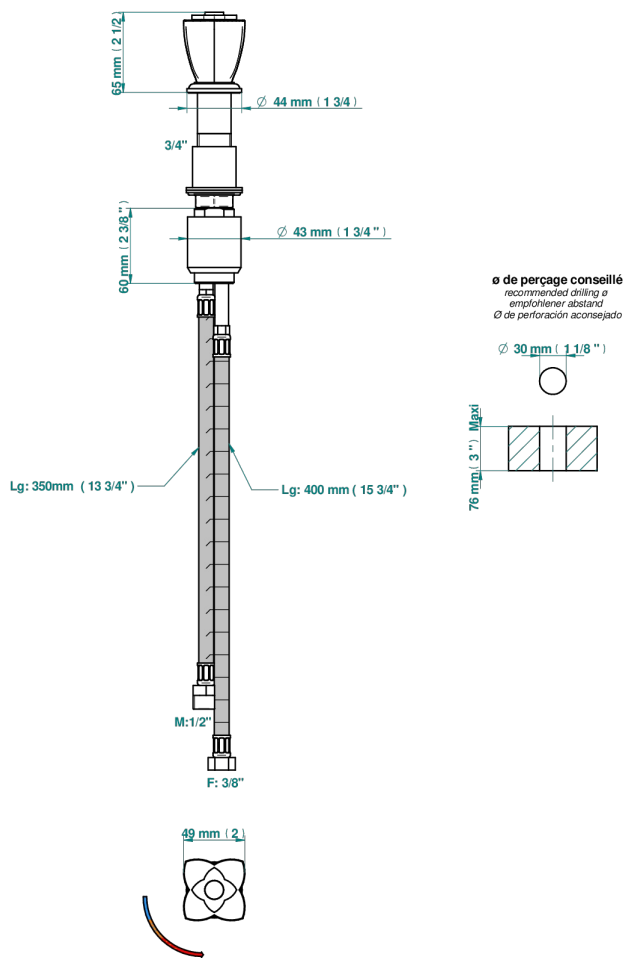

PETALE DE CRISTAL - BLUE CRYSTAL

U6B-6532

Rim mounted ceramic mixer with progressive cartridge

49261

14/02/2024

CHARACTERISTIC

- ACS : 22ACCLY009

STANDARDS

AVAILABLE FINITIONS

Antique nickel - H28
 Black ceram - D30
 Blush PVD - H62
 Brass color PVD - H49
 Brown bronze color PVD - F33
 Gold color PVD - H52

Graphite PVD - H64
 Lacquered light bronze - D01
 Matt Umber PVD - H67
 Matt blush PVD - H60
 Matt brass color PVD - H50
 Matt brown bronze color PVD - F34