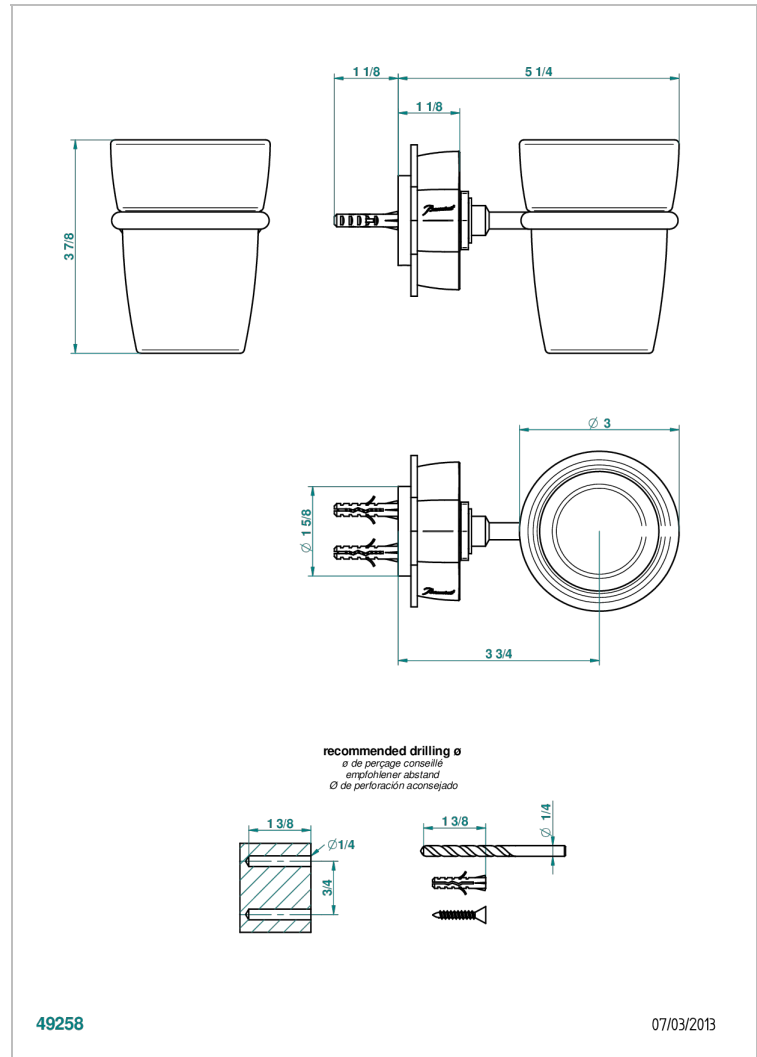

PETALE DE CRISTAL - RED CRYSTAL

U6C-536

Tumbler holder, wall mounted

THG[®]
PARIS

CHARACTERISTIC

- Pétale de Cristal - Red crystal
- Tumbler holder, wall mounted

AVAILABLE FINITIONS

Black ceram - D30
Blush PVD - H62
Brass color PVD - H49
Brown bronze color PVD - F33
Chrome polished - A02
Chrome polished / gold polished - G02