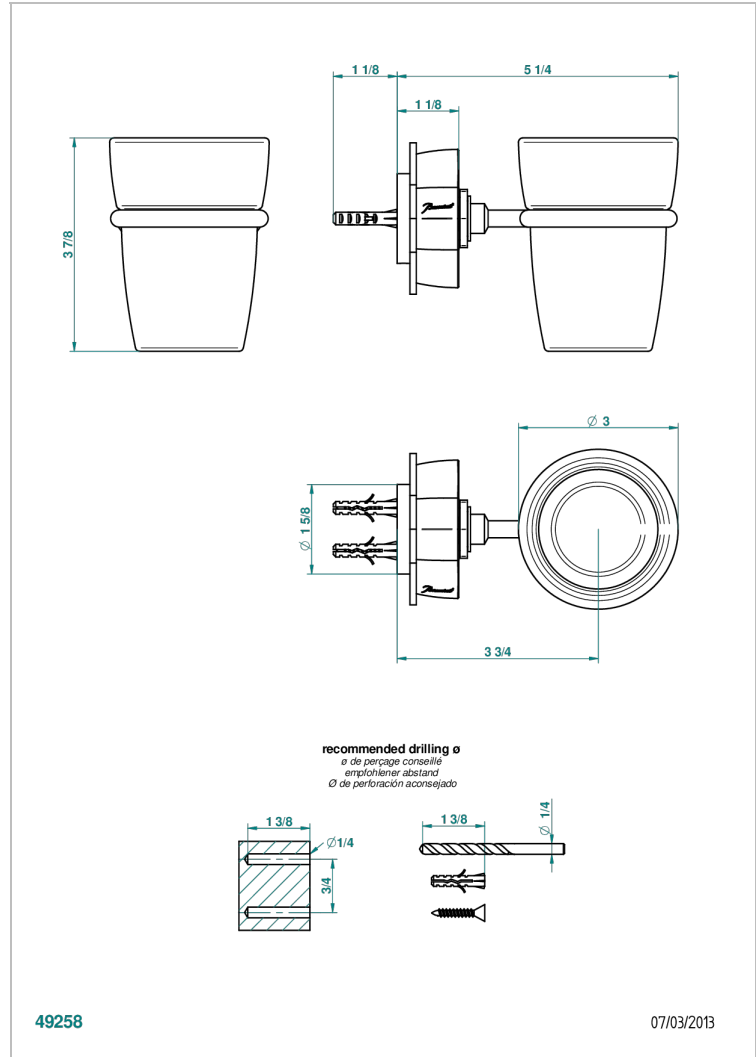

PETALE DE CRISTAL - RED CRYSTAL

U6C-536

Wall mounted glass tumbler and holder

THG[®]
PARIS

CHARACTERISTIC

- Pétale de Cristal - Red crystal
- Wall mounted glass tumbler and holder

AVAILABLE FINITIONS

Antique nickel - H28
Black ceram - D30
Blush PVD - H62
Brass color PVD - H49
Brown bronze color PVD - F33
Gold color PVD - H52