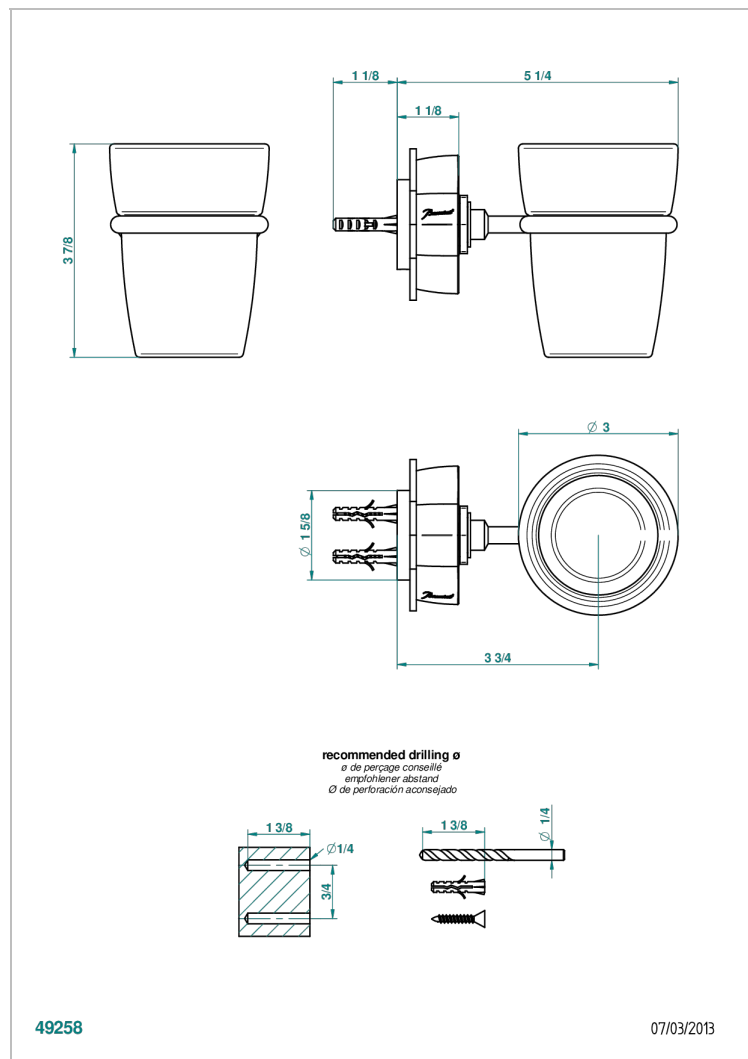

# PETALE DE CRISTAL - RED CRYSTAL

U6C-536

Wall mounted glass tumbler and holder

## CHARACTERISTIC

- Pétale de Cristal - Red crystal
- Wall mounted glass tumbler and holder