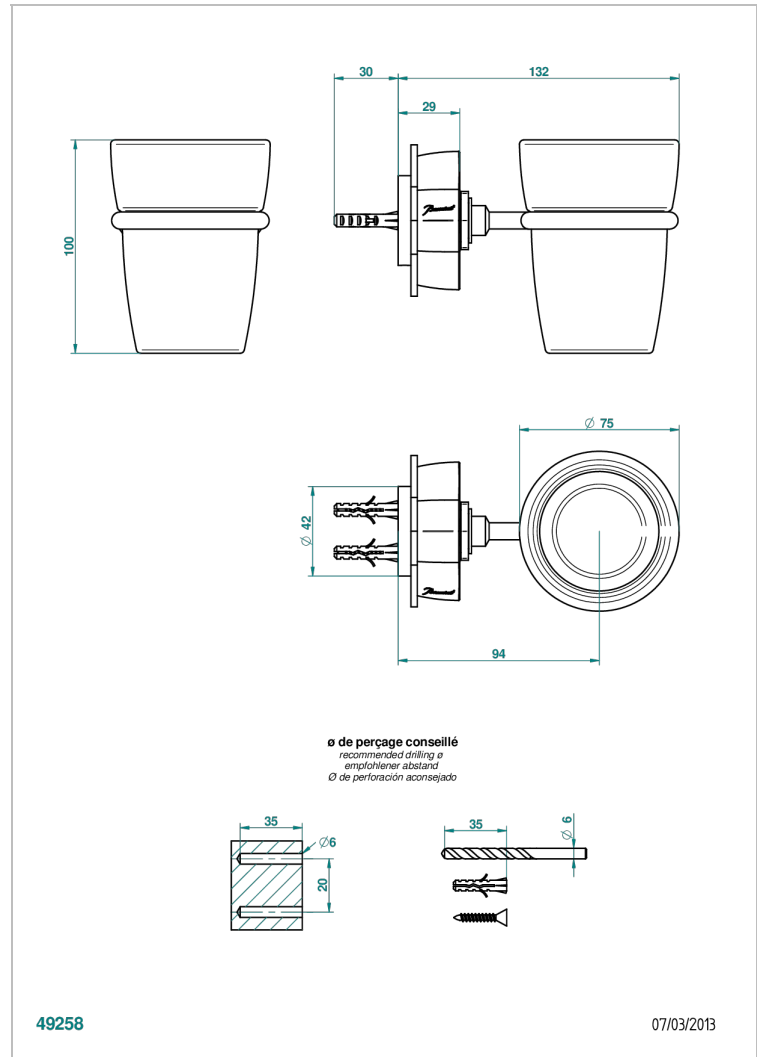

PETALE DE CRISTAL - RED CRYSTAL

U6C-536

Wall mounted glass tumbler and holder

THG[®]
PARIS

CHARACTERISTIC

- Pétale de Cristal - Red crystal
- Wall mounted glass tumbler and holder

AVAILABLE FINITIONS

Antique nickel - H28
Black ceram - D30
Blush PVD - H62
Brass color PVD - H49
Brown bronze color PVD - F33
Gold color PVD - H52