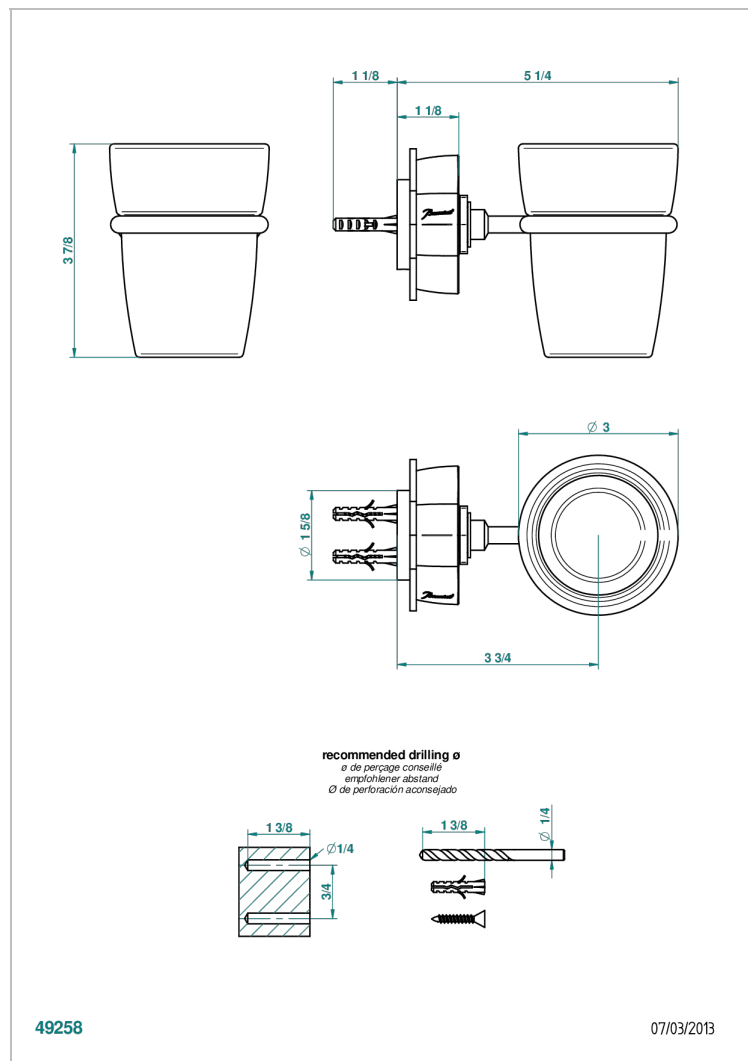

# PETALE DE CRISTAL - RED CRYSTAL

U6C-536

Wall mounted glass tumbler and holder

## CHARACTERISTIC

- Pétale de Cristal - Red crystal
- Wall mounted glass tumbler and holder