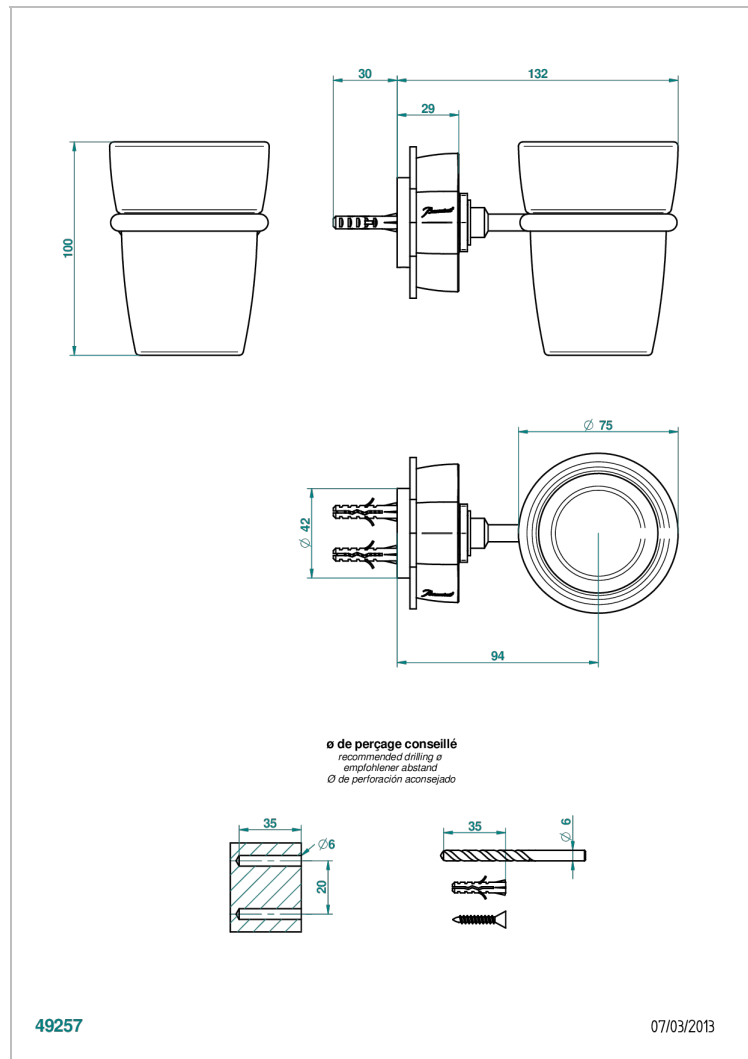

# PETALE DE CRISTAL - BLUE CRYSTAL

U6B-536

Tumbler holder, wall mounted

## CHARACTERISTIC

- Pétale de Cristal - Blue crystal
- Tumbler holder, wall mounted