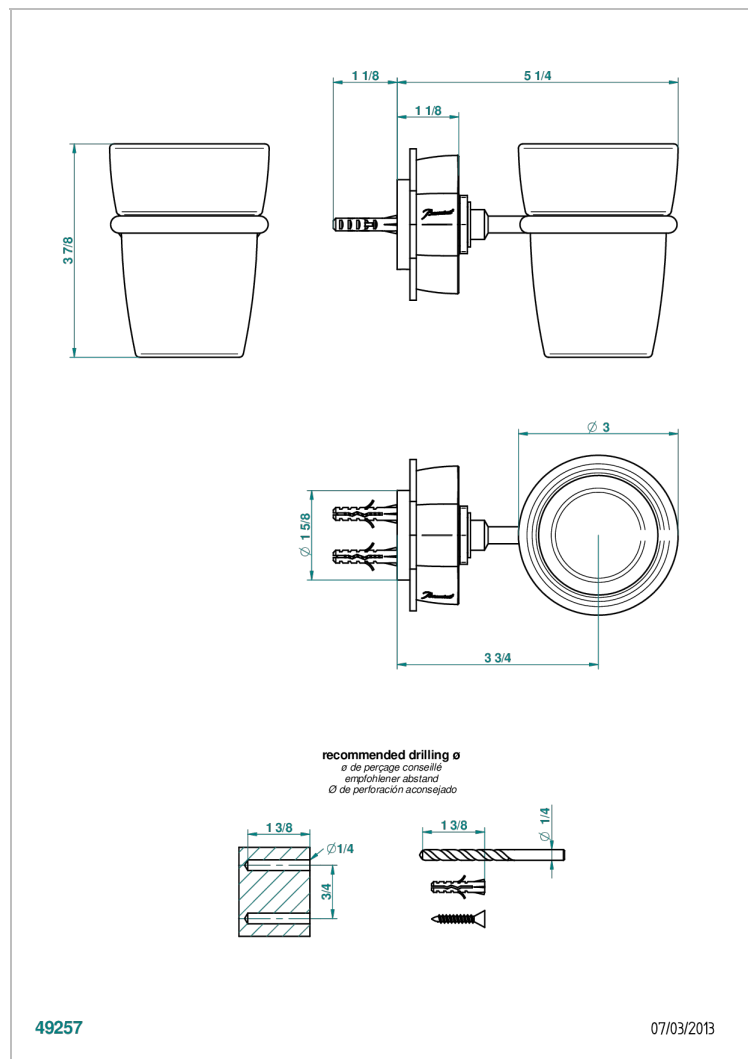

PETALE DE CRISTAL - BLUE CRYSTAL

U6B-536

Tumbler holder, wall mounted

THG[®]
PARIS

CHARACTERISTIC

- Pétale de Cristal - Blue crystal
- Tumbler holder, wall mounted

AVAILABLE FINITIONS

Black ceram - D30