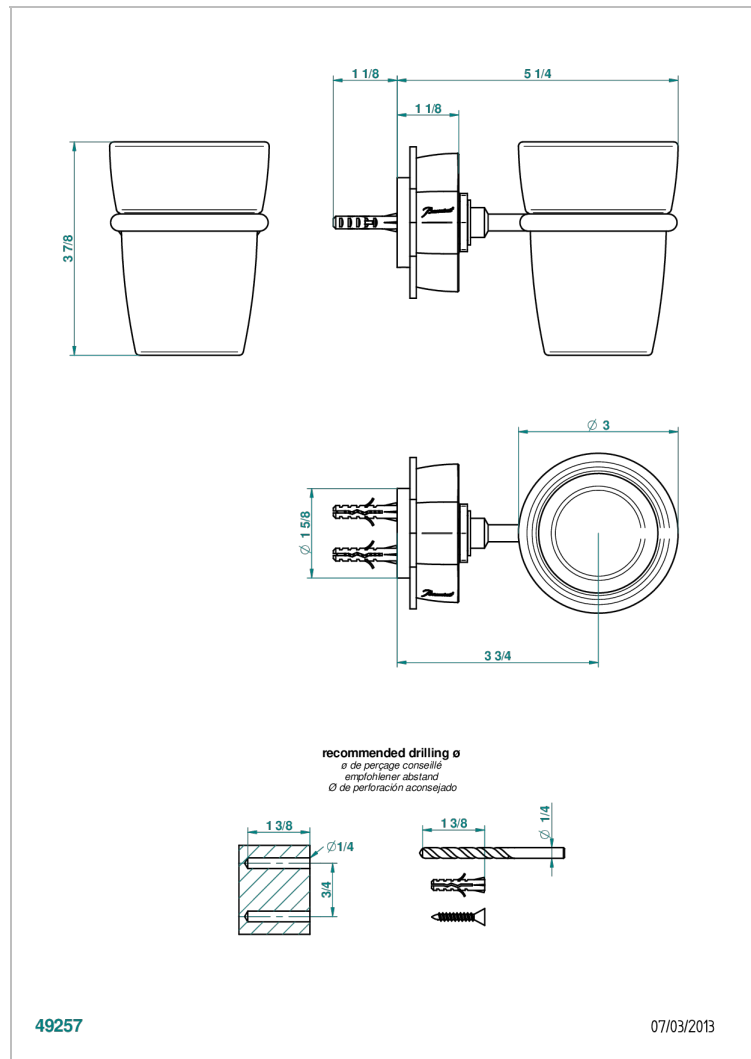

PETALE DE CRISTAL - BLUE CRYSTAL

U6B-536

Wall mounted glass tumbler and holder

49257

07/03/2013

CHARACTERISTIC

- Pétale de Cristal - Blue crystal
- Wall mounted glass tumbler and holder

AVAILABLE FINITIONS