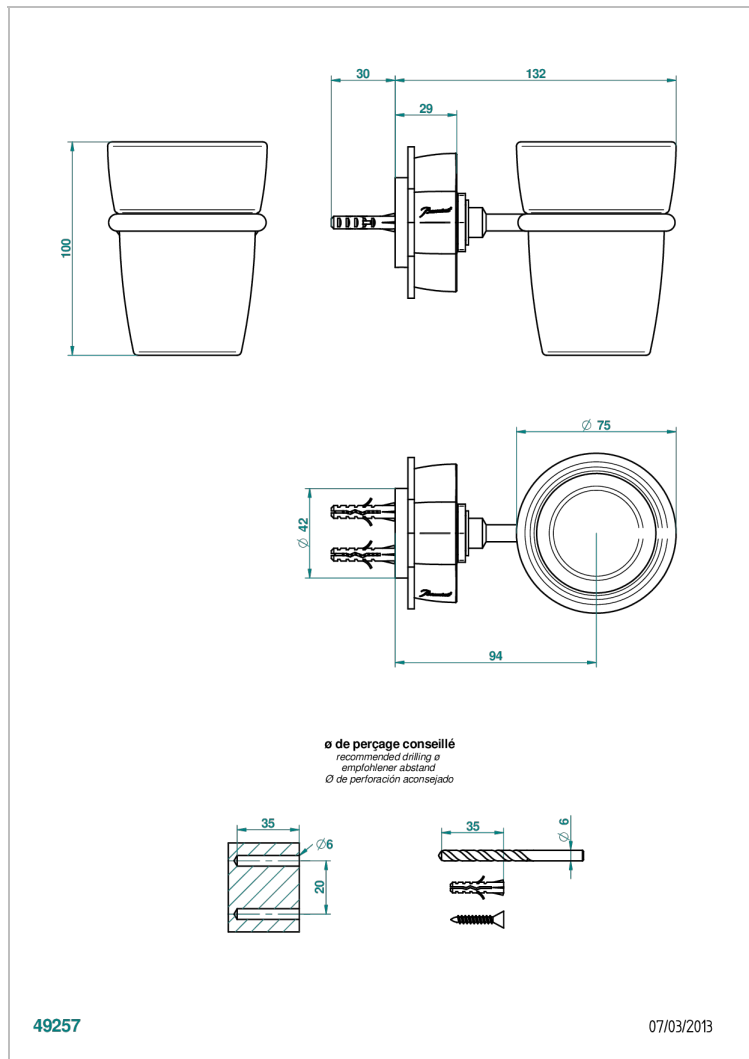

PETALE DE CRISTAL - BLUE CRYSTAL

U6B-536

Wall mounted glass tumbler and holder

CHARACTERISTIC

- Pétale de Cristal - Blue crystal
- Wall mounted glass tumbler and holder

AVAILABLE FINITIONS

Antique nickel - H28
Black ceram - D30
Blush PVD - H62
Brass color PVD - H49
Brown bronze color PVD - F33
Gold color PVD - H52