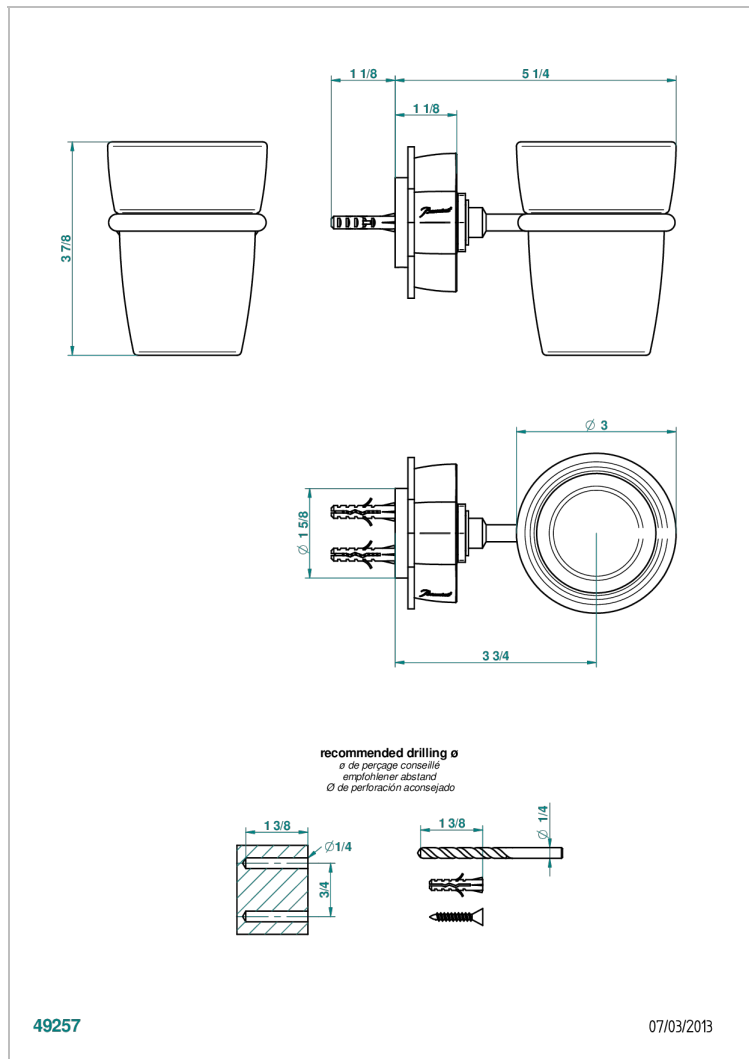

PETALE DE CRISTAL - BLUE CRYSTAL

U6B-536

Wall mounted glass tumbler and holder

CHARACTERISTIC

- Pétale de Cristal - Blue crystal
- Wall mounted glass tumbler and holder

AVAILABLE FINITIONS

Antique nickel - H28
 Black ceram - D30
 Blush PVD - H62
 Brass color PVD - H49
 Brown bronze color PVD - F33
 Gold color PVD - H52