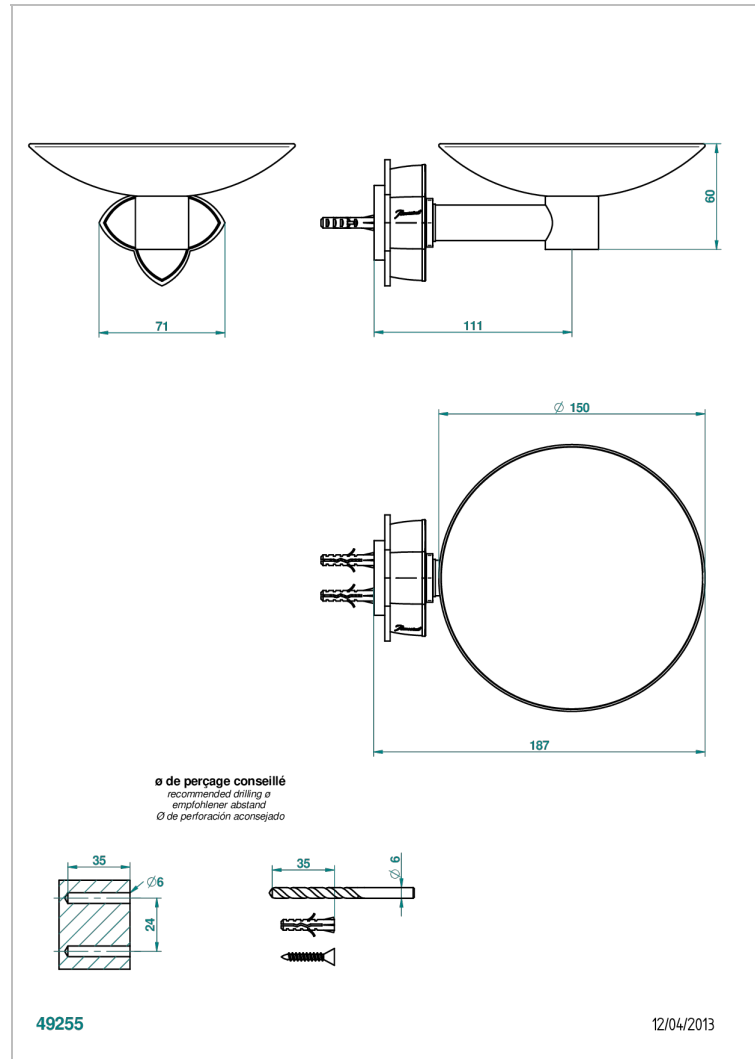

# PETALE DE CRISTAL - CLEAR CRYSTAL FINE GOLD THREAD

U6E-546GM

Soap dish, wall mounted, 6" diameter

## CHARACTERISTIC

- Pétale de Cristal - Clear crystal fine gold thread
- Soap dish, wall mounted, 6" diameter