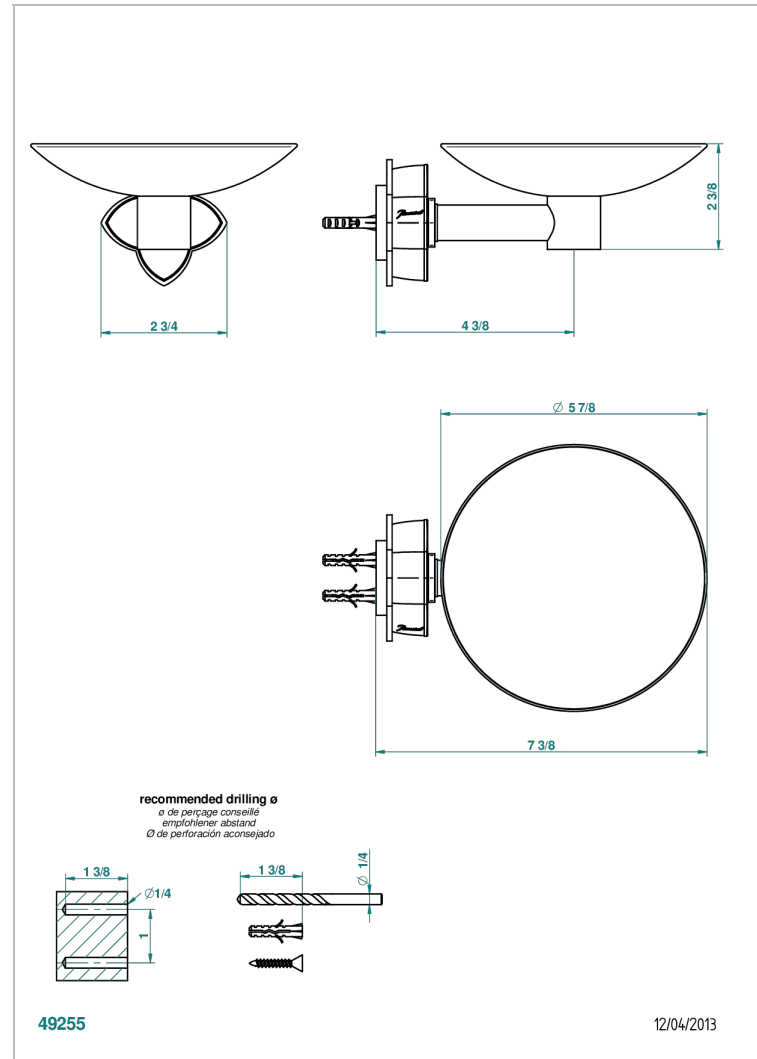

PETALE DE CRISTAL - CLEAR CRYSTAL FINE GOLD THREAD

THG[®]
PARIS

U6E-546GM

Soap dish, wall mounted, 6" diameter

CHARACTERISTIC

- Pétale de Cristal - Clear crystal fine gold thread
- Soap dish, wall mounted, 6" diameter