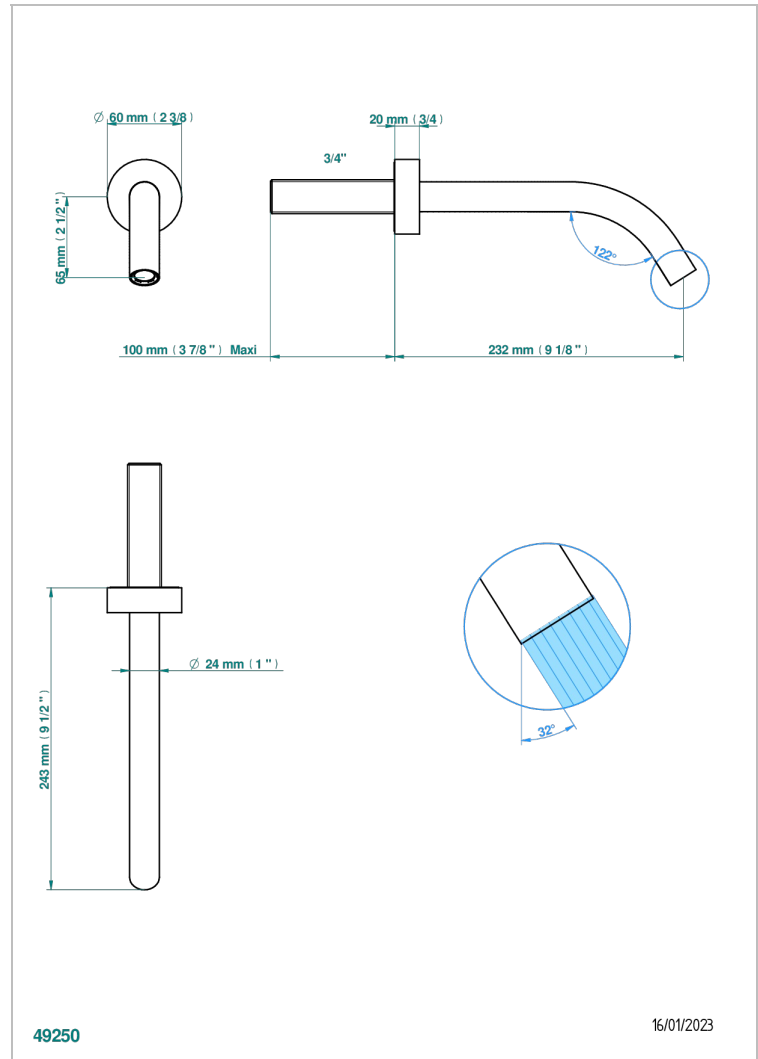

NEW PARADISE

U5P-42GB

Wall mounted bath spout, without T junction

THG[®]
PARIS

CARACTERÍSTICAS

- New Paradise
- Wall mounted bath spout, without T junction

ACABADOS DISPONIBLES

Bronce claro - D01
Cerámica negra mate - D30
Cromo - A02
Cromo mate - C02
Dorado - F01
Dorado mate - F07