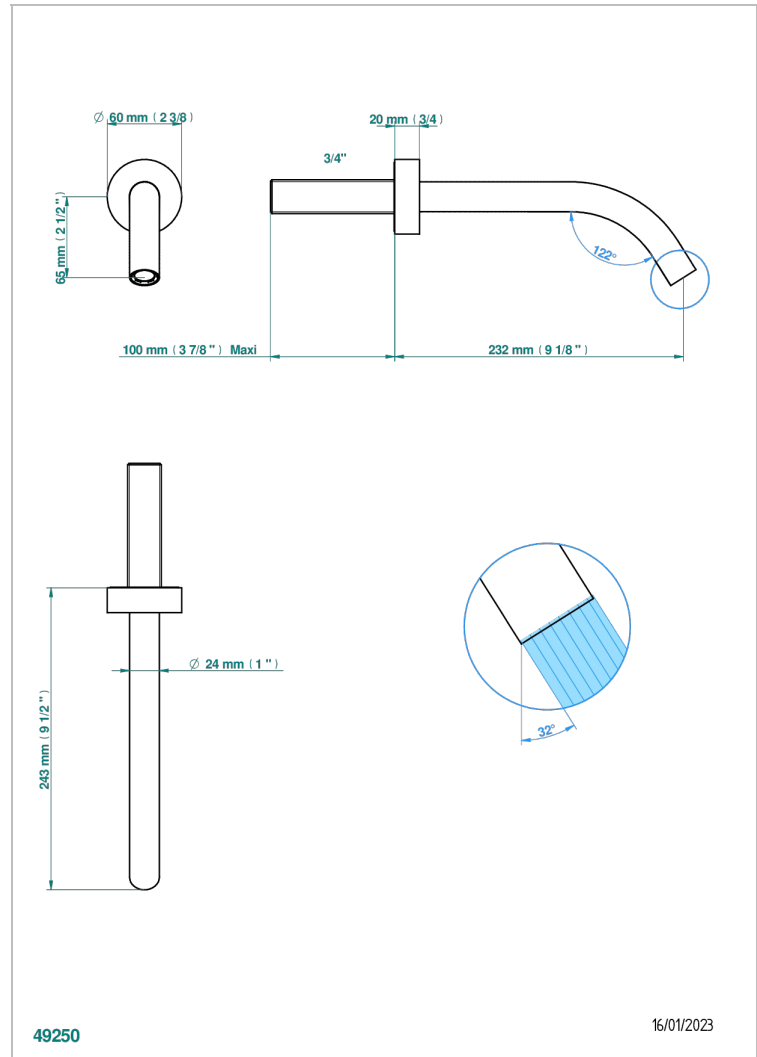

NEW PARADISE

U5P-42GB

Bath spout, wall mounted

THG[®]
PARIS

CHARACTERISTIC

- New Paradise
- Bath spout, wall mounted

AVAILABLE FINITIONS

Black ceram - D30
Blush PVD - H62
Brass color PVD - H49
Brown bronze color PVD - F33
Chrome polished - A02
Gold color PVD - H52

Matt nickel color PVD - H56
Nickel antique / Sovereign - H28
Nickel color PVD - H55
Nickel polished - B01
Soft matt gold - F31
Umber PVD - H66