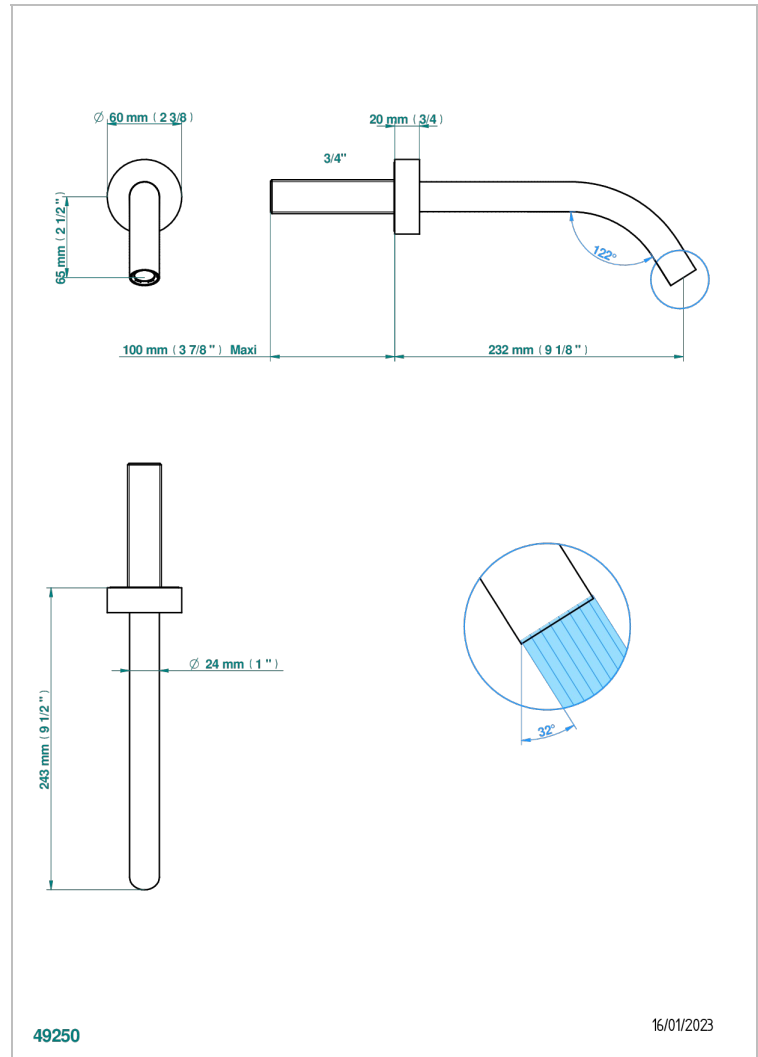

NEW PARADISE

U5P-42GB

Wall mounted bath spout, without T junction

THG[®]
PARIS

CARACTERÍSTICAS

- New Paradise
- Wall mounted bath spout, without T junction

ACABADOS DISPONIBLES

Bronce claro - D01
Cerámica negra mate - D30
Cromo - A02
Cromo mate - C02
Dorado - F01
Dorado mate - F07