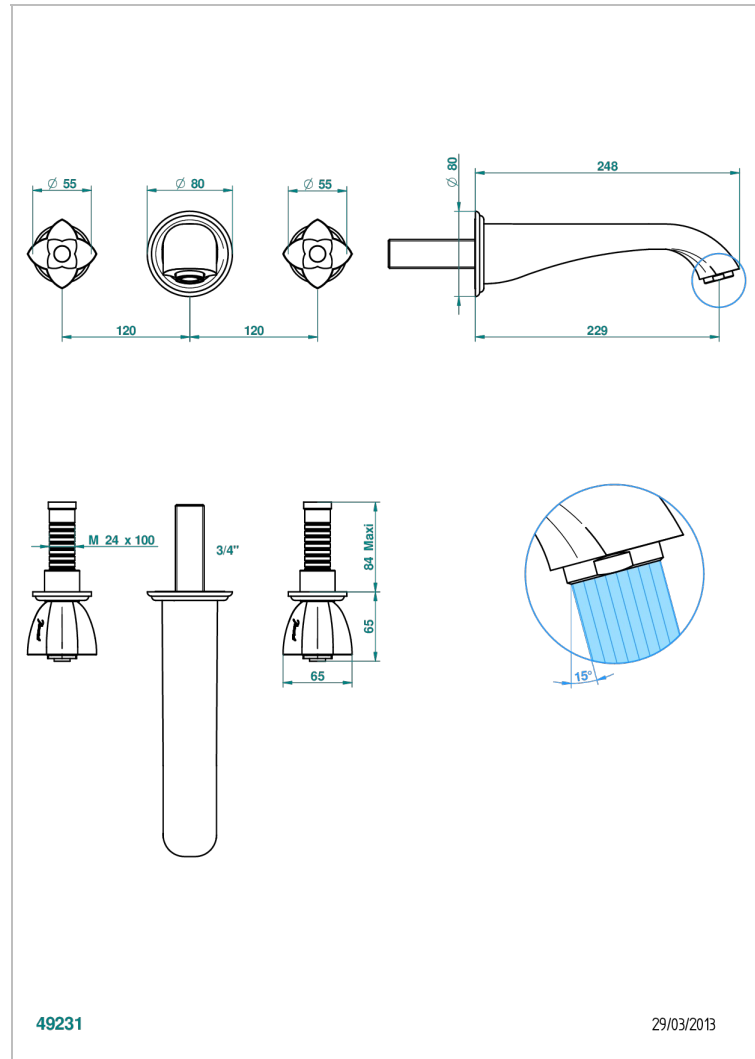

PETALE DE CRISTAL - BLACK CRYSTAL

U6D-40SGB

Trim only for wall mounted 3-hole basin mixer

CHARACTERISTIC

- Pétale de Cristal - Black crystal
- Trim only for wall mounted 3-hole basin mixer

TECHNICAL SPECS

- Recommandé : 3 bars (max. 5 bars) - Advised : 43,5 psi (max. 72 psi)
- 15 l/min à 3 bars (4 gpm at 43.5 psi)

RELATED SKU'S

- Ref. G00-40AC Rough parts for wall mounted 3 hole mixer, cross handle version
- Ref. G00-40AM Rough parts for wall mounted 3 hole mixer, lever handle version

AVAILABLE FINITIONS

Antique nickel - H28
Black ceram - D30
Blush PVD - H62
Brass color PVD - H49
Brown bronze color PVD - F33
Gold color PVD - H52