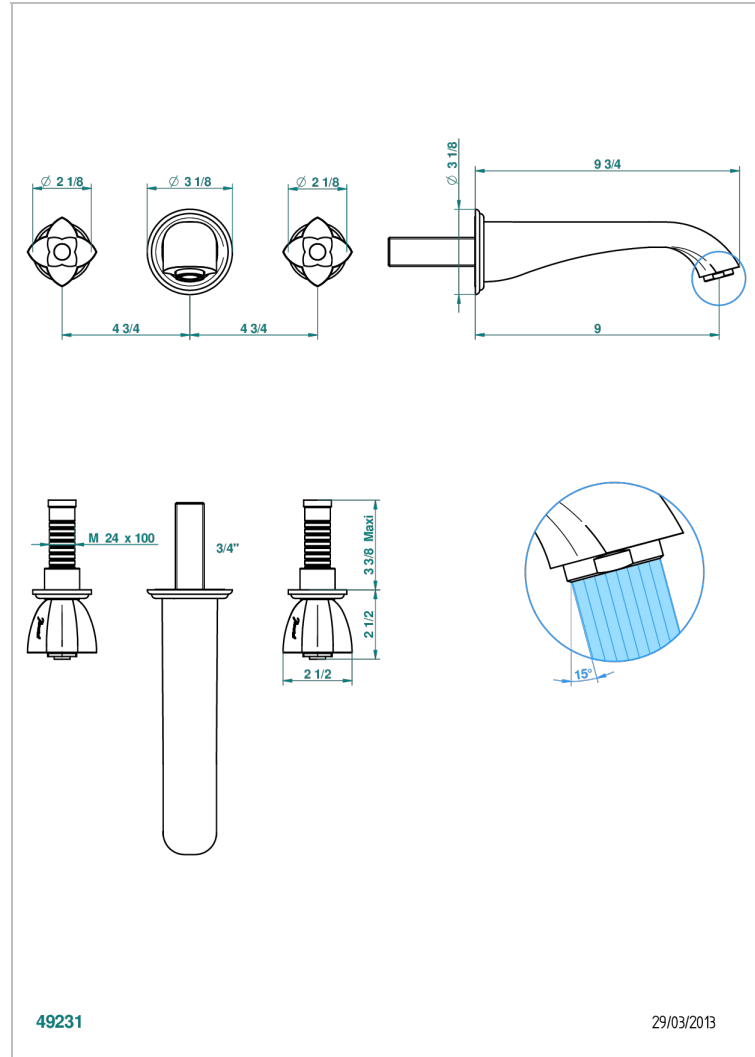

# PETALE DE CRISTAL - BLACK CRYSTAL

U6D-40SGB

Trim only for wall mounted 3-hole basin mixer

THG<sup>®</sup>  
PARIS

## CHARACTERISTIC

- Pétale de Cristal - Black crystal
- Trim only for wall mounted 3-hole basin mixer

## RELATED SKU'S

- Ref. G00-40AC Rough parts for wall mounted 3 hole mixer, cross handle version
- Ref. G00-40AM Rough parts for wall mounted 3 hole mixer, lever handle version