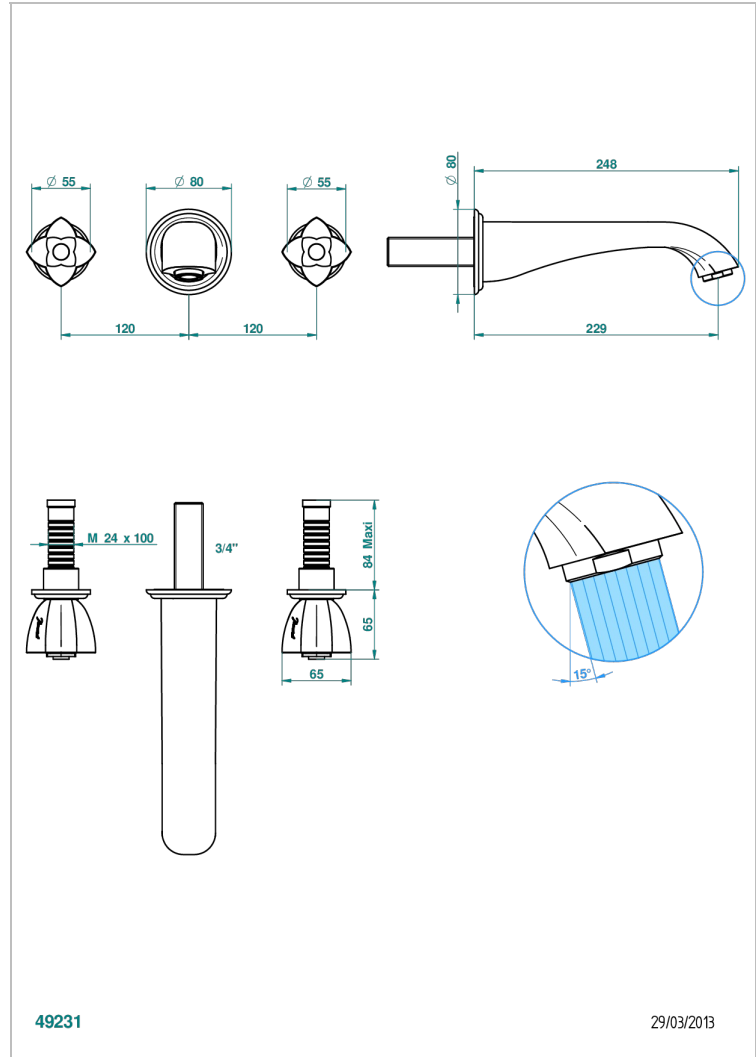

PETALE DE CRISTAL - CRISTAL NEGRO

U6D-40SGB

Trim only for wall mounted 3-hole basin mixer

THG[®]
PARIS

49231

29/03/2013

CARACTERÍSTICAS

- Pétale de Cristal - cristal negro
- Trim only for wall mounted 3-hole basin mixer

ESPECIFICACIONES TÉCNICAS

- Recommandé : 3 bars (max. 5 bars) - Advised : 43,5 psi (max. 72 psi)
- 15 l/min à 3 bars (4 gpm at 43.5 psi)

PRODUCTOS RELACIONADOS

- Ref. G00-40AC Rough parts for wall mounted 3 hole mixer, cross handle version
- Ref. G00-40AM Rough parts for wall mounted 3 hole mixer, lever handle version